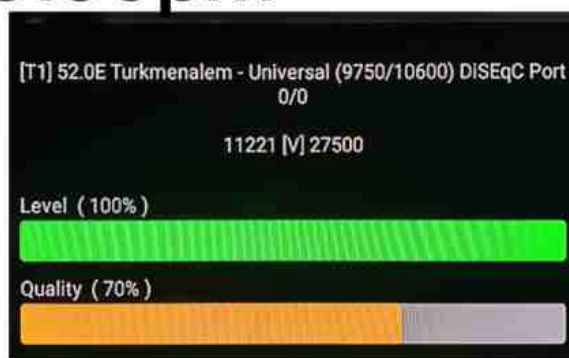

Iran/Shiraz: 01 am

GMT : 09:30pm

Dubai : 01:30am