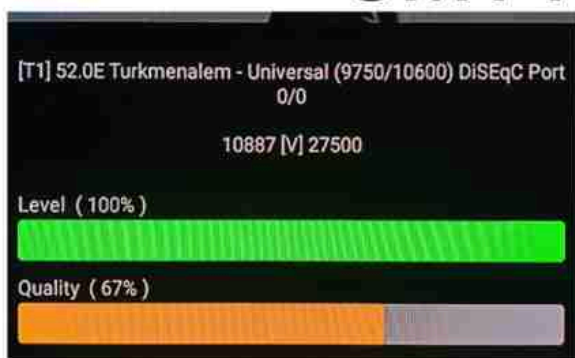

Iran/Shiraz: 01 am

GMT : 09:30pm

Dubai : 01:30am