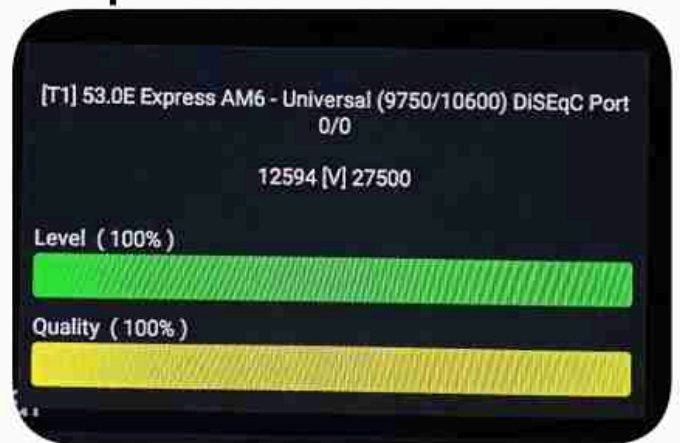

Iran / Bushehr : 02:30am

GMT : 11:00pm

Dubai : 03:00am