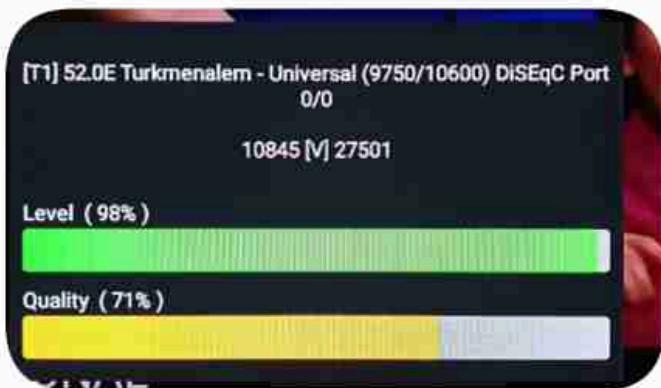

Iran / Bushehr : 02:30am

GMT : 11:00pm

Dubai : 03:00am