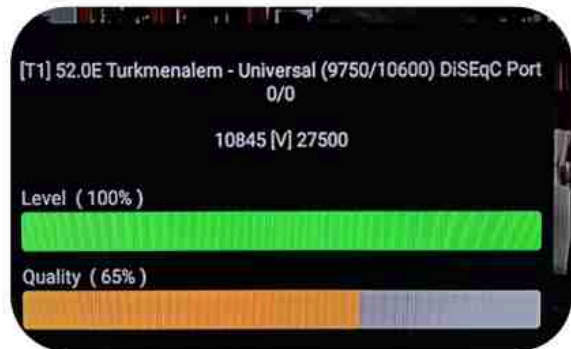

Iran/Shiraz: 05am

GMT : 01:30am

Dubai : 05:30am