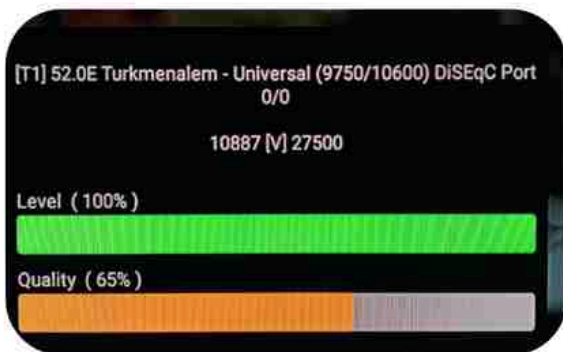

Iran/Shiraz: 05am

GMT : 01:30am

Dubai : 05:30am