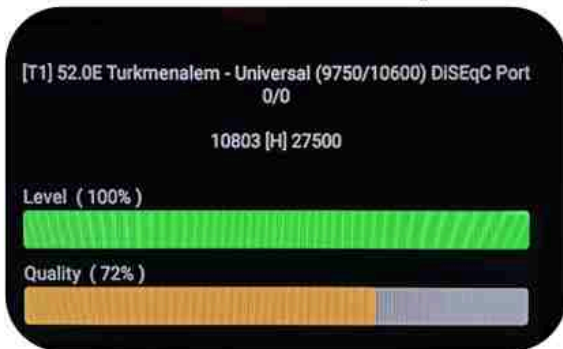

Iran/Shiraz: 05am

GMT : 01:30am

Dubai : 05:30am