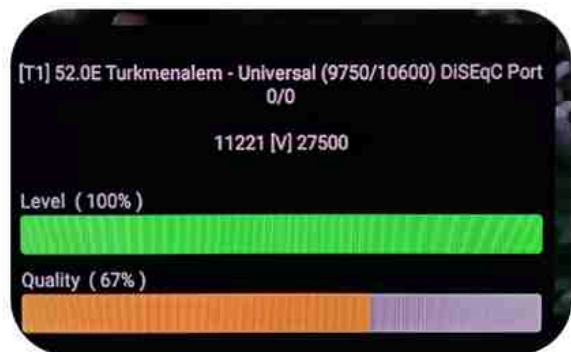

Iran/Shiraz: 05am

GMT : 01:30am

Dubai : 05:30am