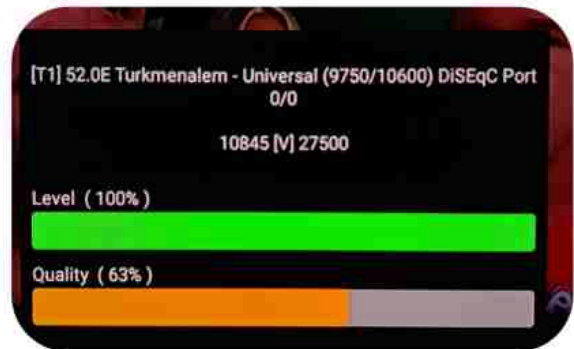

Iran/Shiraz: 01 am

GMT : 09:30pm

Dubai : 01:30am