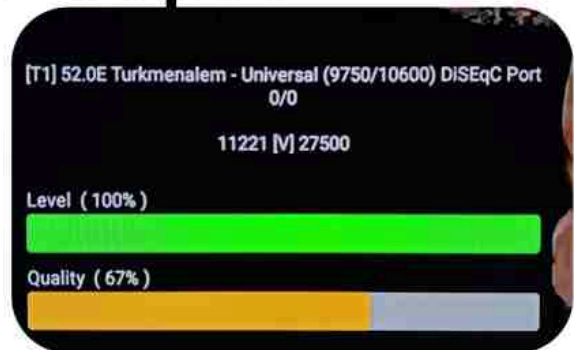

Iran/Shiraz: 01 am

GMT : 09:30pm

Dubai : 01:30am