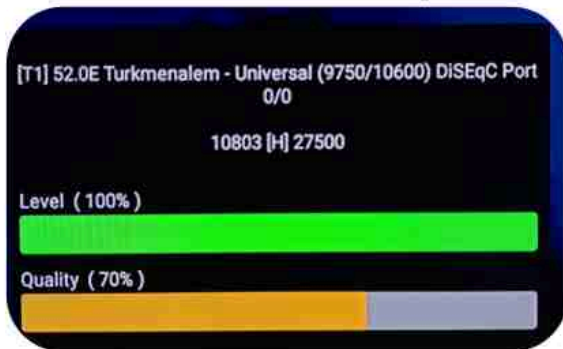

Iran/Shiraz: 01 am

GMT : 09:30pm

Dubai : 01:30am