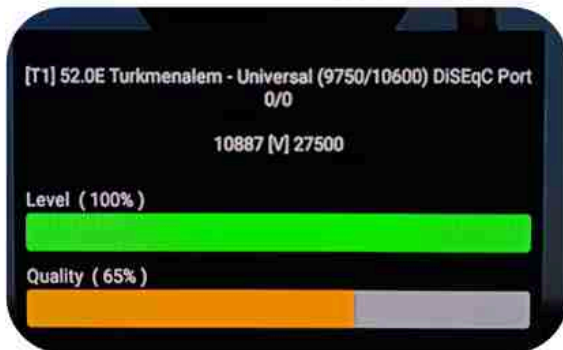

Iran/Shiraz: 01 am

GMT : 09:30pm

Dubai : 01:30am