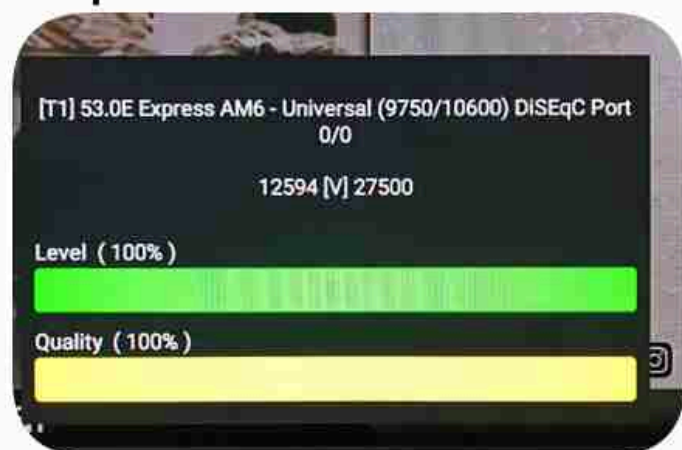

Iran / Bushehr : 07:30pm

GMT : 04:00pm

Dubai : 08:00pm