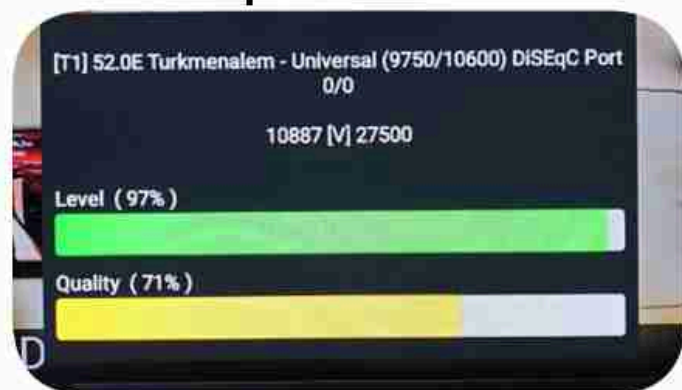

Iran / Bushehr : 07:30pm

GMT : 04:00pm

Dubai : 08:00pm