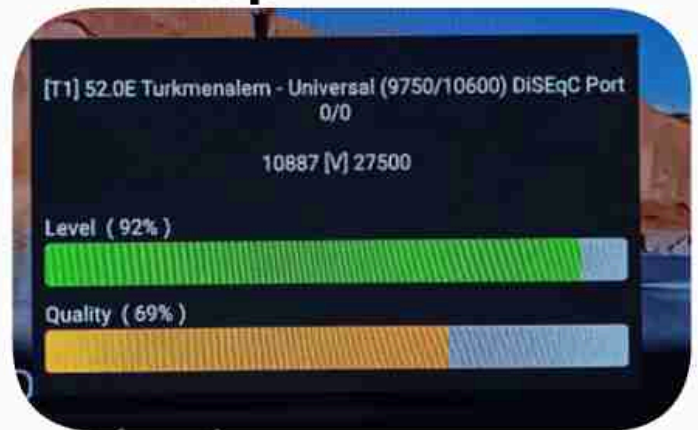

Iran / Bushehr : 01:30pm

GMT : 10:00am

Dubai : 02:00pm