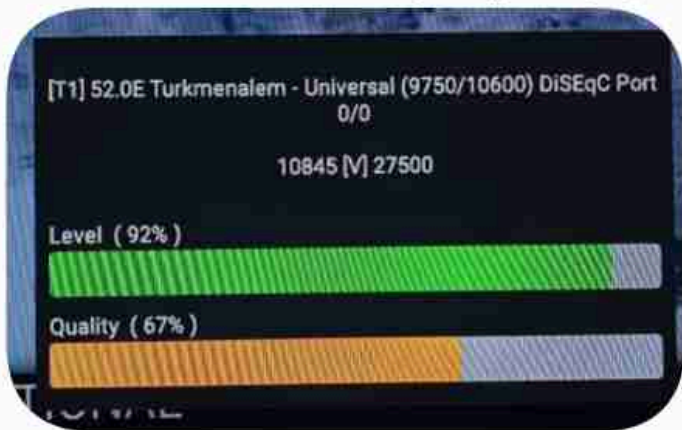

Iran / Bushehr : 01:30pm

GMT : 10:00am

Dubai : 02:00pm