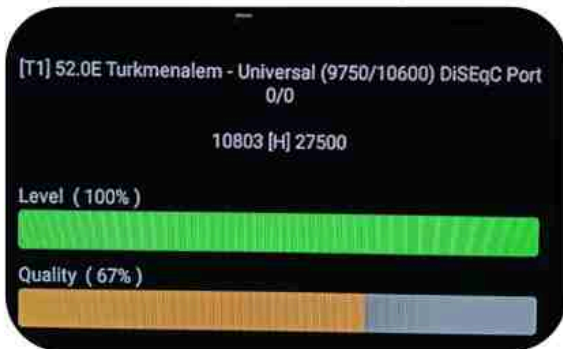

Iran/Shiraz: 01 am

GMT : 09:30pm

Dubai : 01:30am