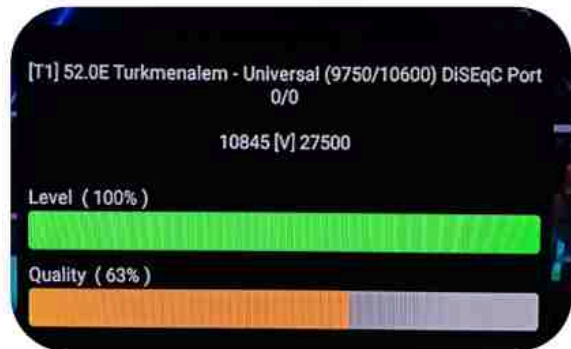

Iran/Shiraz: 01 am

GMT : 09:30pm

Dubai : 01:30am