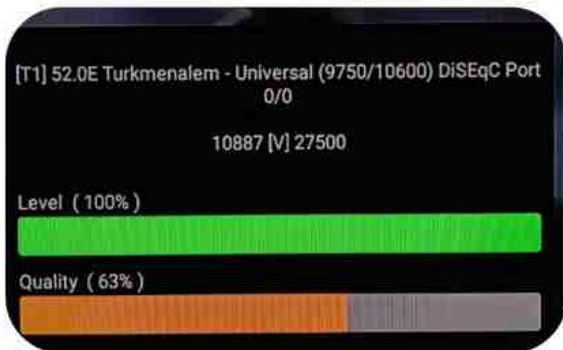

Iran/Shiraz: 01 am

GMT : 09:30pm

Dubai : 01:30am