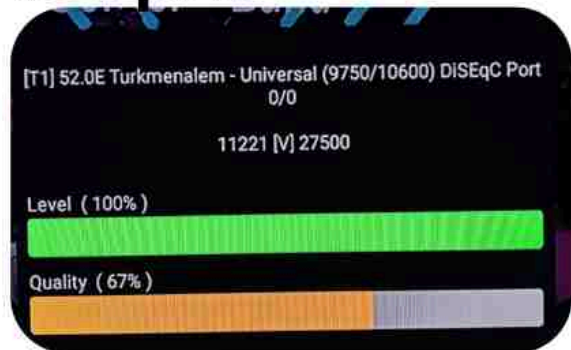

Iran/Shiraz: 01 am

GMT : 09:30pm

Dubai : 01:30am