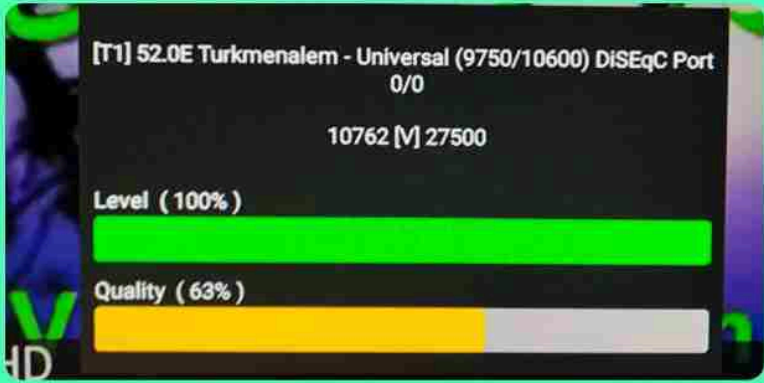

Iran / borazjan
02:30pm GMT
15 oct 2024