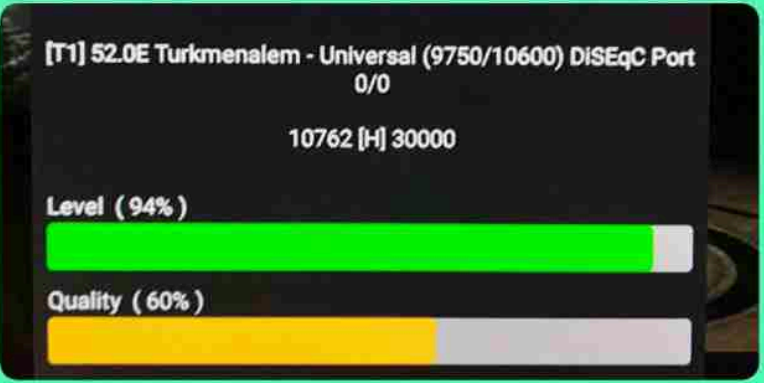

Iran / borazjan
02:30pm GMT
15 oct 2024