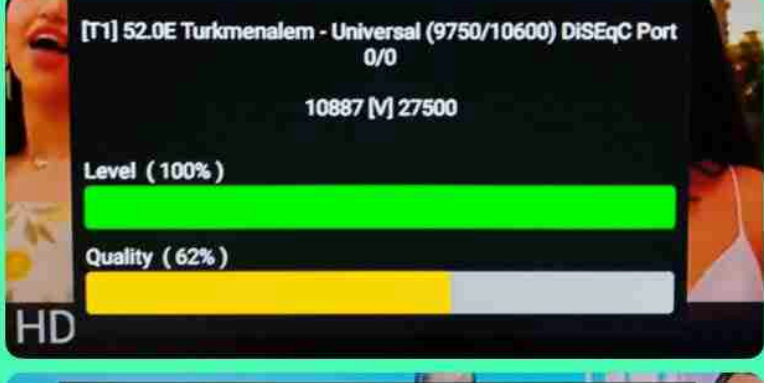

Iran / borazjan
02:30pm GMT
15 oct 2024