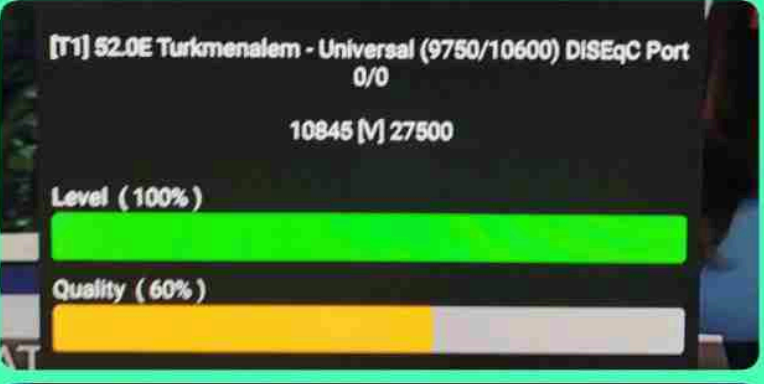

Iran / borazjan
02:30pm GMT
15 oct 2024