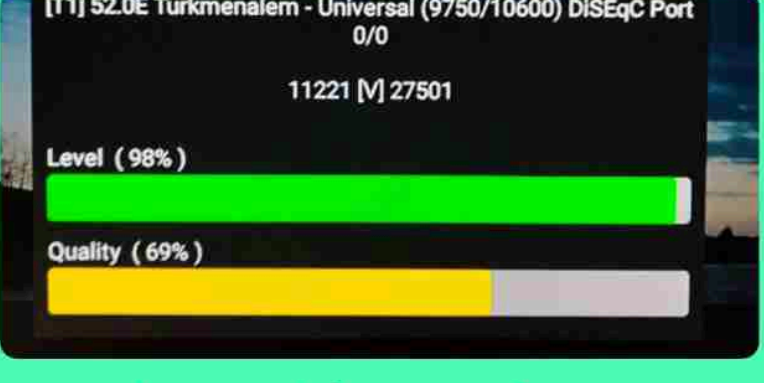

Iran / borazjan
02:30pm GMT
15 oct 2024