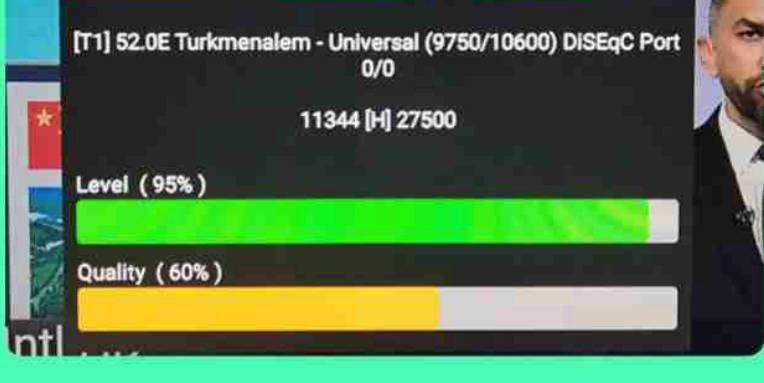

Iran / borazjan
02:30pm GMT
15 oct 2024