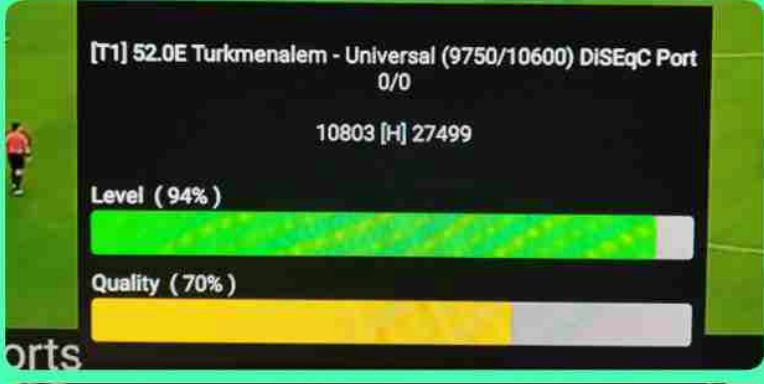

Iran / borazjan
02:30pm GMT
15 oct 2024