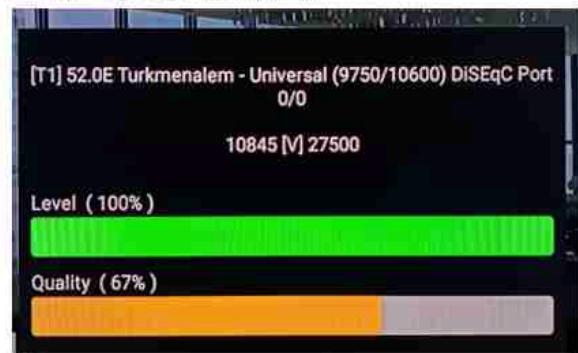

Iran/Shiraz: 05am

GMT : 01:30am

Dubai : 05:30am