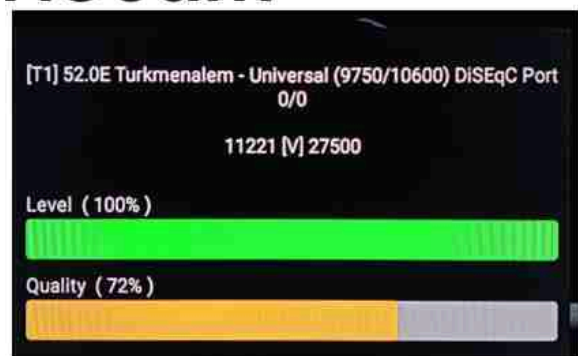

Iran/Shiraz: 05am

GMT : 01:30am

Dubai : 05:30am