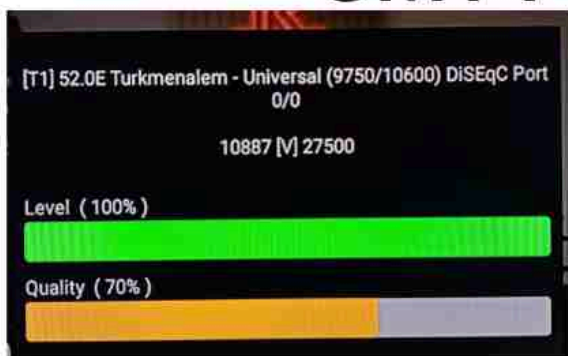

Iran/Shiraz: 05am

GMT : 01:30am

Dubai : 05:30am