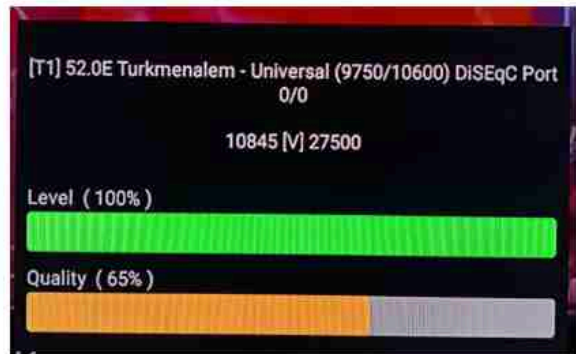

Iran/Shiraz: 01 am

GMT : 09:30pm

Dubai : 01:30am