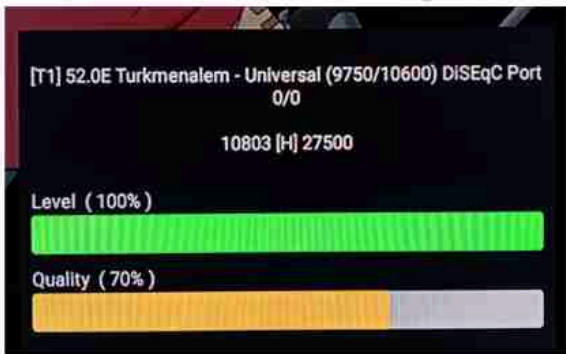

Iran/Shiraz: 01 am

GMT : 09:30pm

Dubai : 01:30am