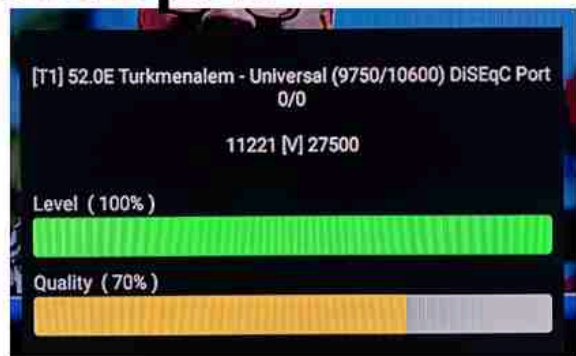

Iran/Shiraz: 01 am

GMT : 09:30pm

Dubai : 01:30am