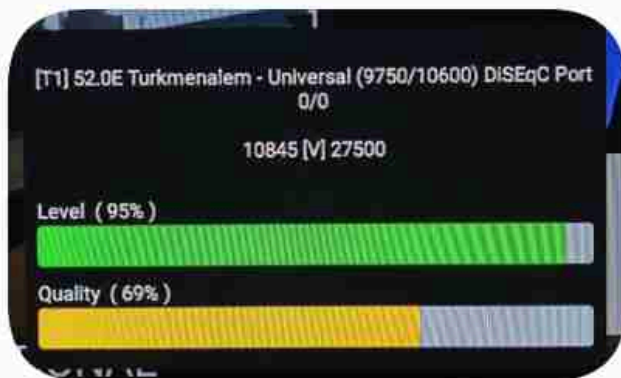

Iran / Bushehr : 01:00pm

GMT : 09:30am

Dubai : 01:30pm