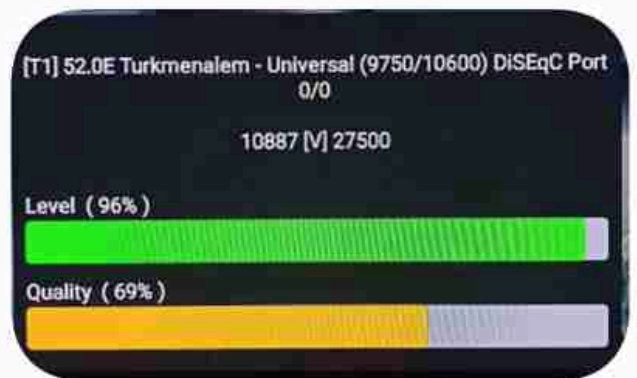

Iran / Bushehr : 01:00pm

GMT : 09:30am

Dubai : 01:30pm