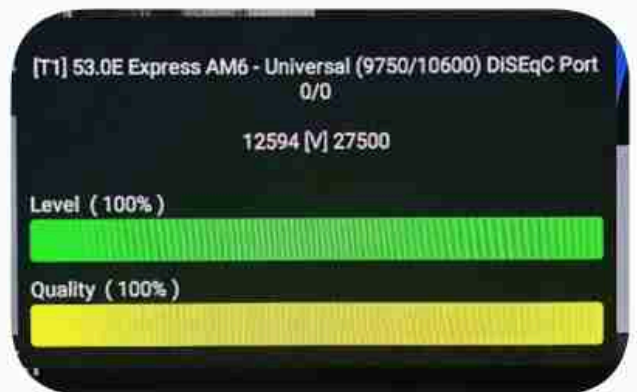

Iran / Bushehr : 01:00pm

GMT : 09:30am

Dubai : 01:30pm