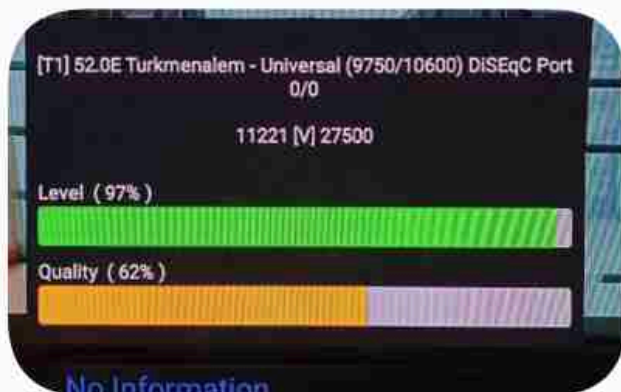

Iran / Bushehr : 01:00pm

GMT : 09:30am

Dubai : 01:30pm