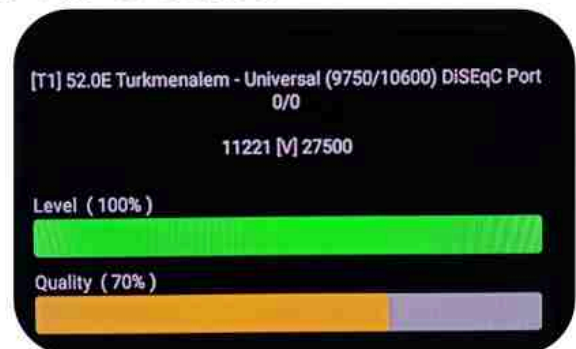

Iran/Shiraz: 05am

GMT : 01:30am

Dubai : 05:30am