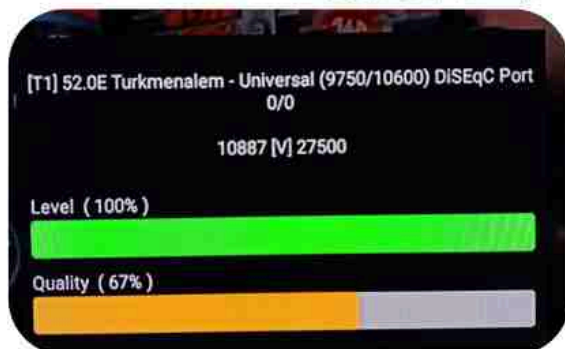

Iran/Shiraz: 05am

GMT : 01:30am

Dubai : 05:30am