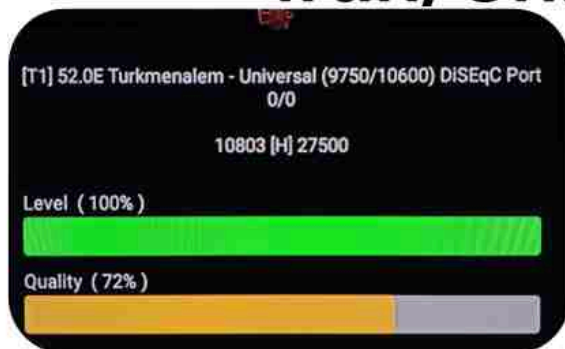

Iran/Shiraz: 05am

GMT : 01:30am

Dubai : 05:30am