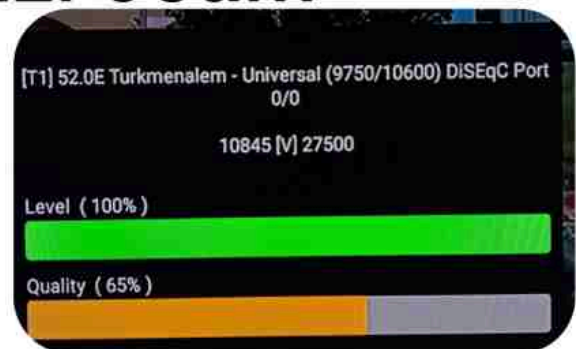

Iran/Shiraz: 05am

GMT : 01:30am

Dubai : 05:30am