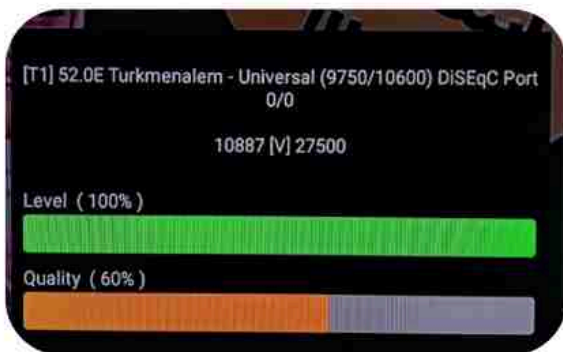

Iran/Shiraz: 01am

GMT : 09:30pm

Dubai : 01:30am