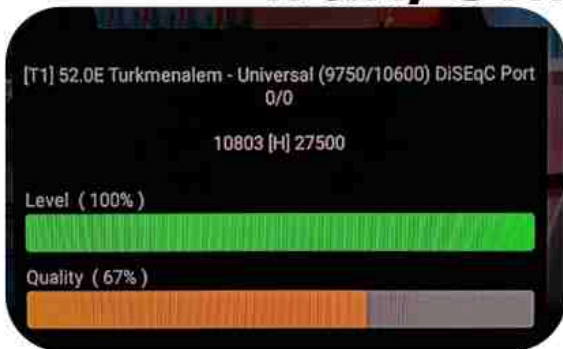

Iran/Shiraz: 01am

GMT : 09:30pm

Dubai : 01:30am