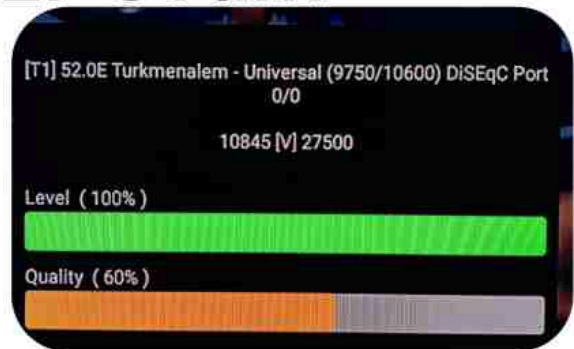

Iran/Shiraz: 01am

GMT : 09:30pm

Dubai : 01:30am