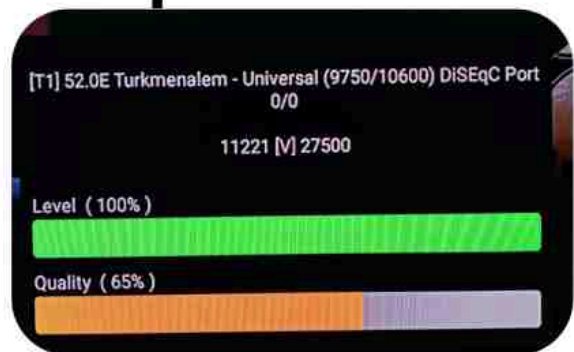

Iran/Shiraz: 01am

GMT : 09:30pm

Dubai : 01:30am