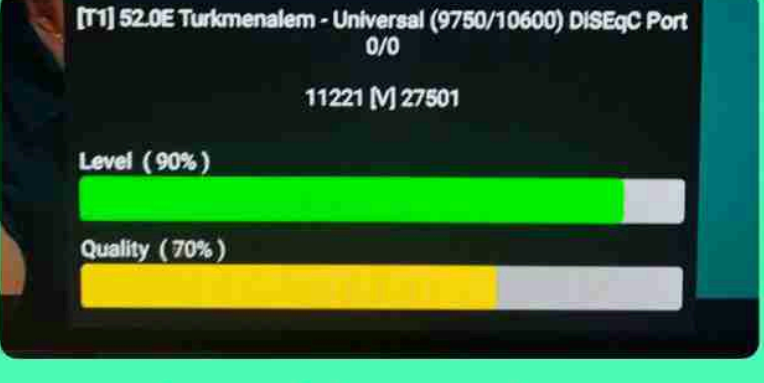

**IRAN / BUSHEHR**

**02:30PM (GMT)**

**14 October 2024**

**STABLE**

**IRAN//Shiraz**  
**14october 2024**  
**02:30 pm (GMT)**

Iran / borazjan  
02:30pm GMT  
14 oct 2024