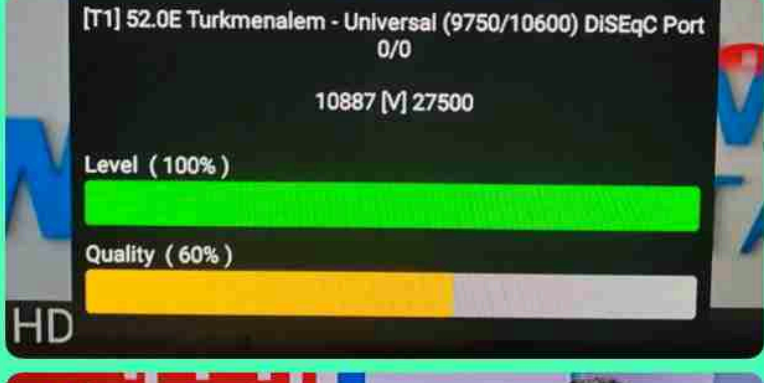

Iran / borazjan
02:30pm GMT
14 oct 2024