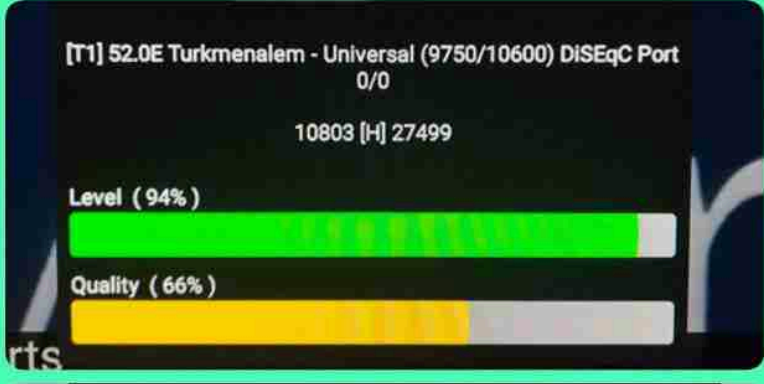

**IRAN / BUSHEHR**

**02:30PM (GMT)**

**14 October 2024**

**STABLE**

**IRAN//Shiraz**  
**14october 2024**  
**02:30 pm (GMT)**

Iran / borazjan  
02:30pm GMT  
14 oct 2024