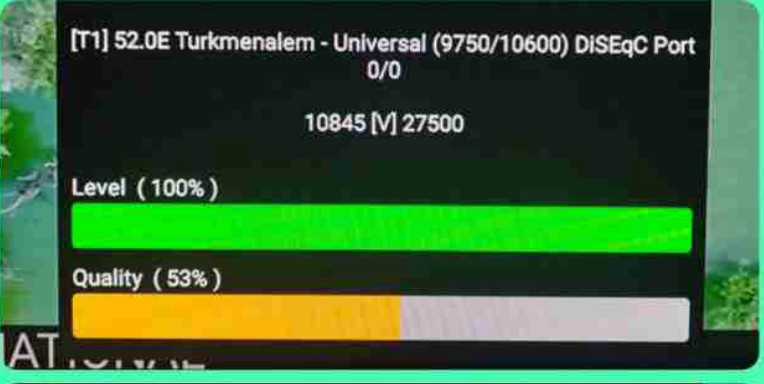

**IRAN / BUSHEHR**

**02:30PM (GMT)**

**14 October 2024**

**STABLE**

**IRAN//Shiraz**  
**14october 2024**  
**02:30 pm (GMT)**

Iran / borazjan  
02:30pm GMT  
14 oct 2024