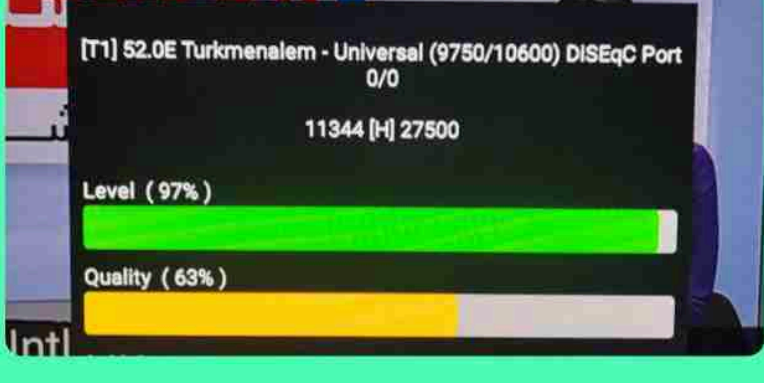

**IRAN / BUSHEHR**

**02:30PM (GMT)**

**14 October 2024**

**STABLE**

**IRAN//Shiraz**  
**14october 2024**  
**02:30 pm (GMT)**

Iran / borazjan  
02:30pm GMT  
14 oct 2024