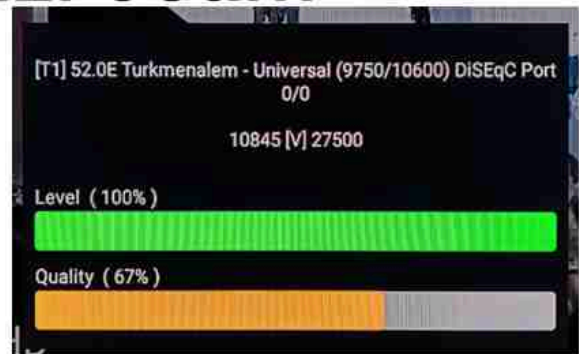

Iran/Shiraz: 05am

GMT : 01:30am

Dubai : 05:30am