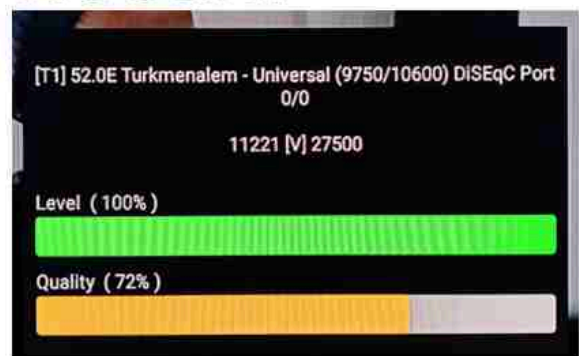

Iran/Shiraz: 05am

GMT : 01:30am

Dubai : 05:30am