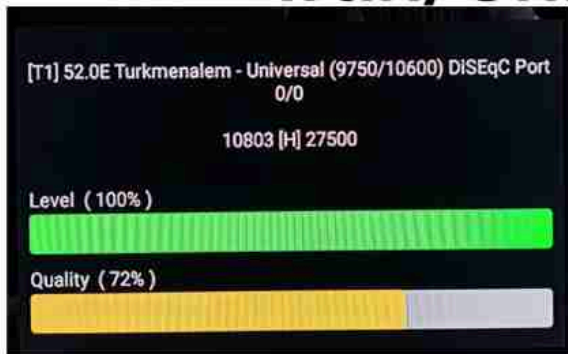

Iran/Shiraz: 05am

GMT : 01:30am

Dubai : 05:30am