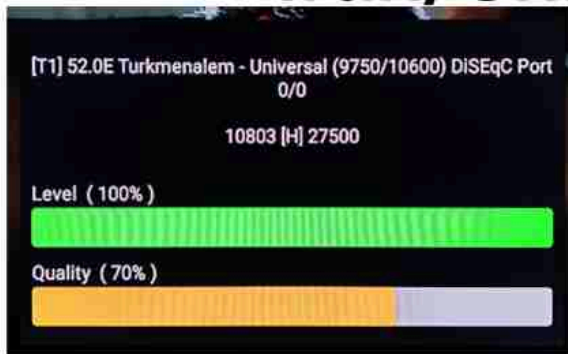

Iran/Shiraz: 01 am

GMT : 09:30pm

Dubai : 01:30am