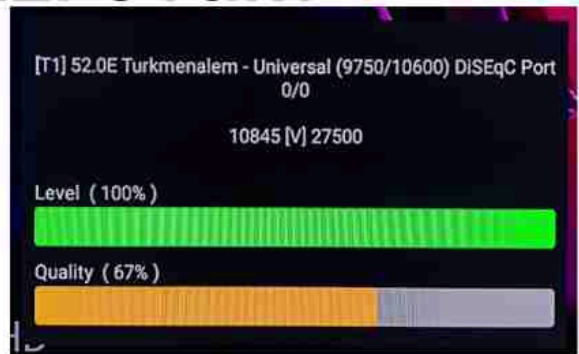

Iran/Shiraz: 01 am

GMT : 09:30pm

Dubai : 01:30am