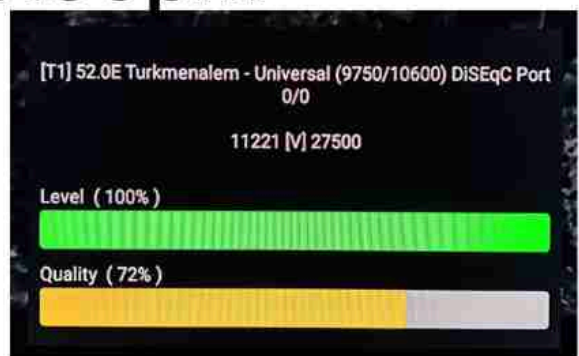

Iran/Shiraz: 01 am

GMT : 09:30pm

Dubai : 01:30am