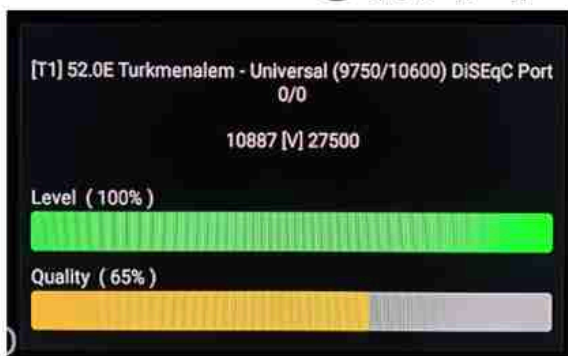

Iran/Shiraz: 01 am

GMT : 09:30pm

Dubai : 01:30am