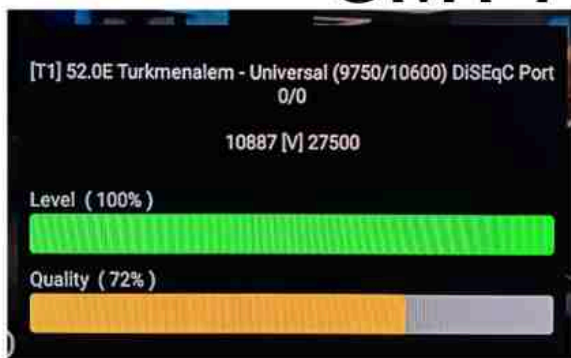

Iran/Shiraz: 05am

GMT : 01:30am

Dubai : 05:30am