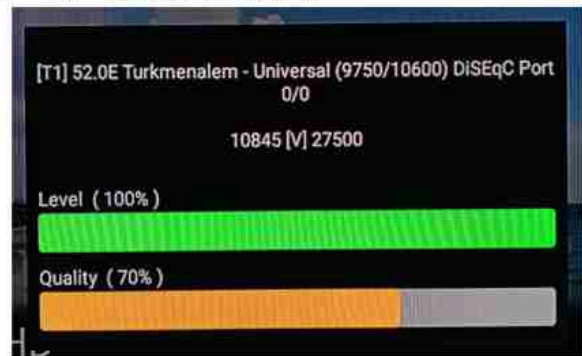

Iran/Shiraz: 05am

GMT : 01:30am

Dubai : 05:30am