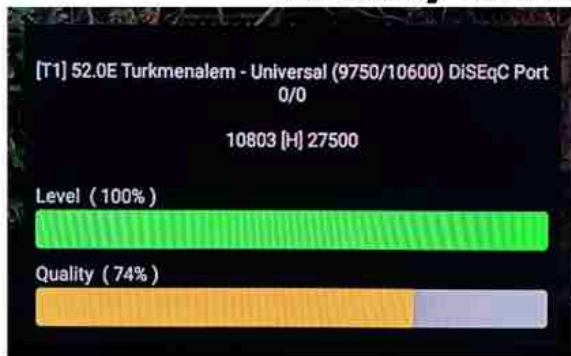

Iran/Shiraz: 05am

GMT : 01:30am

Dubai : 05:30am