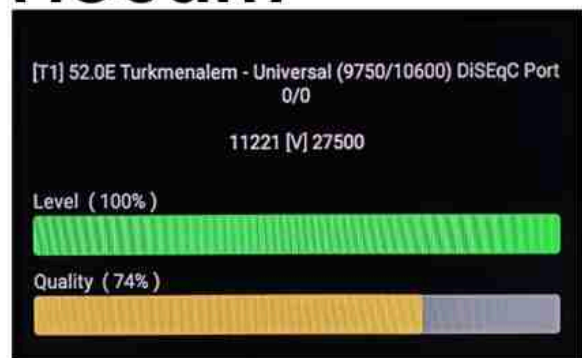

Iran/Shiraz: 05am

GMT : 01:30am

Dubai : 05:30am