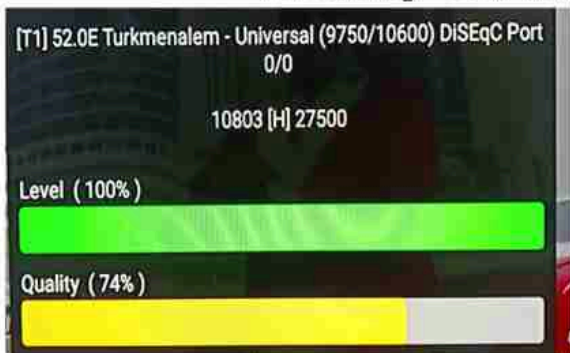

Iran/Shiraz : 10pm

GMT : 06:30pm

Dubai : 10:30pm