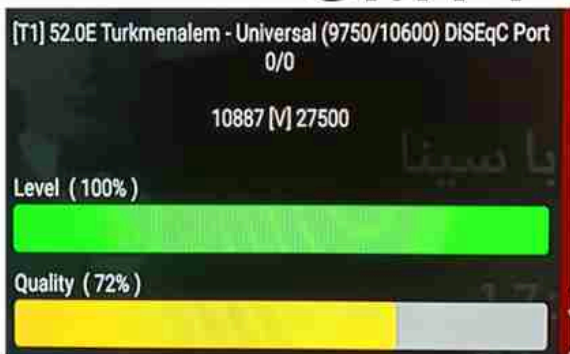

Iran/Shiraz : 10pm

GMT : 06:30pm

Dubai : 10:30pm