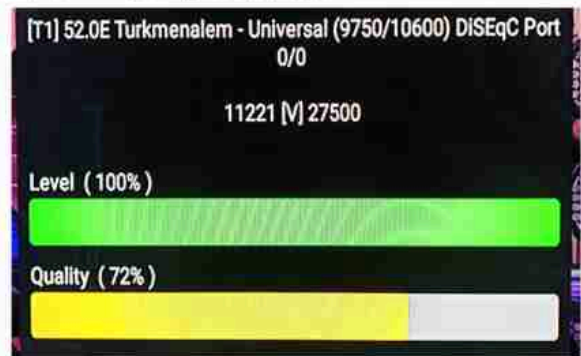

Iran/Shiraz : 01 am

GMT : 09:30pm

Dubai : 01:30am