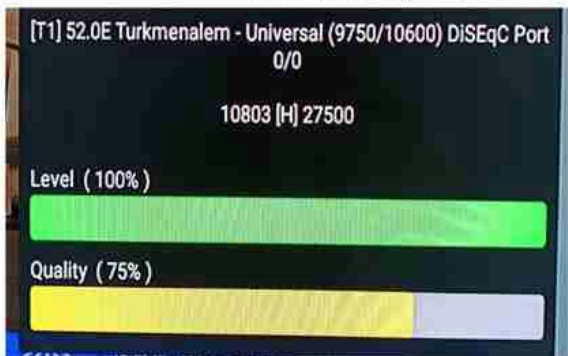

Iran/Shiraz : 01 am

GMT : 09:30pm

Dubai : 01:30am