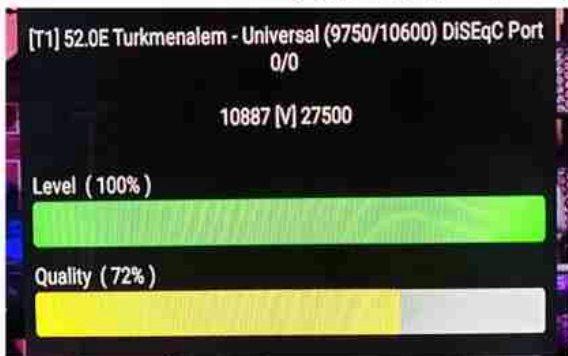

Iran/Shiraz : 01 am

GMT : 09:30pm

Dubai : 01:30am