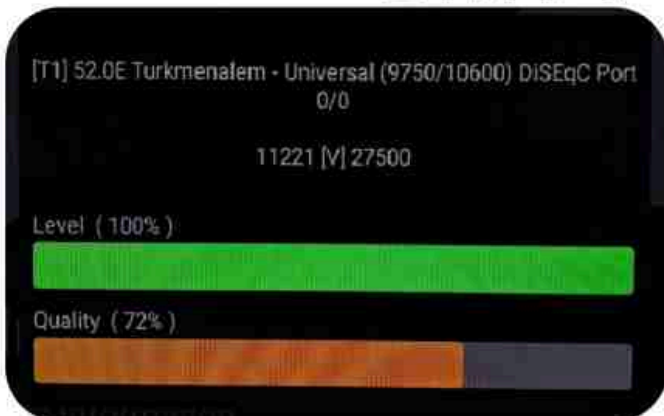

Iran/Shiraz : 05am

GMT : 01:30am

Dubai : 05:30am