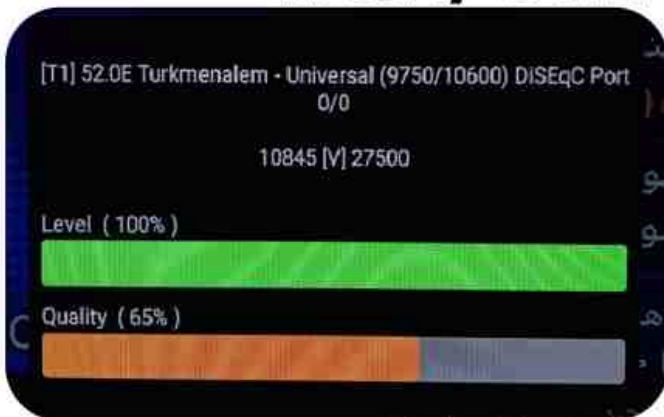

Iran/Shiraz : 05am

GMT : 01:30am

Dubai : 05:30am