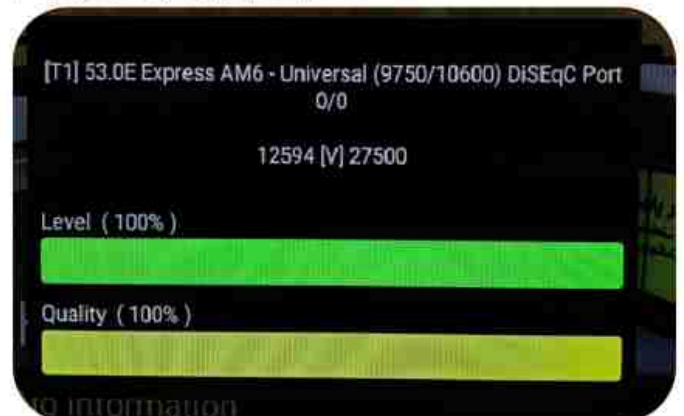

Iran/Shiraz : 05am

GMT : 01:30am

Dubai : 05:30am