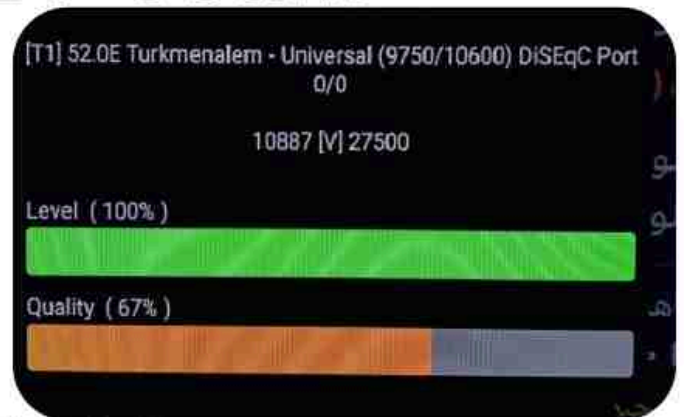

Iran/Shiraz : 05am

GMT : 01:30am

Dubai : 05:30am