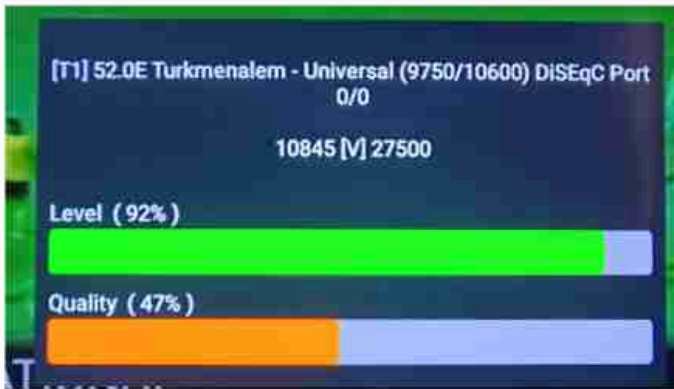

Iran / Bushehr : 03:00pm

GMT : 11:30am

Dubai : 03:30pm