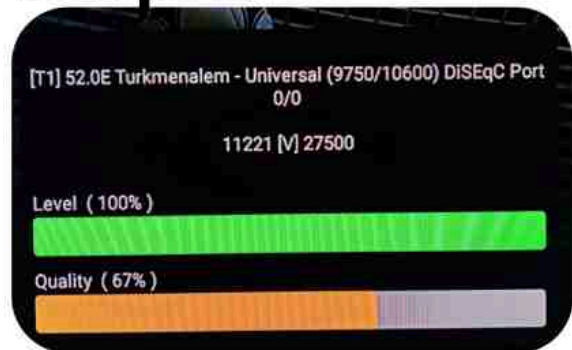

Iran/Shiraz: 01 am

GMT : 09:30pm

Dubai : 01:30am