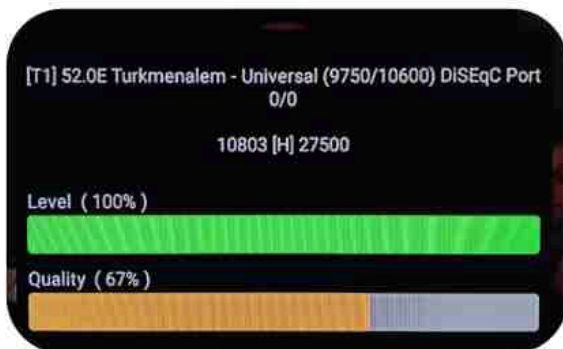

Iran/Shiraz: 01 am

GMT : 09:30pm

Dubai : 01:30am