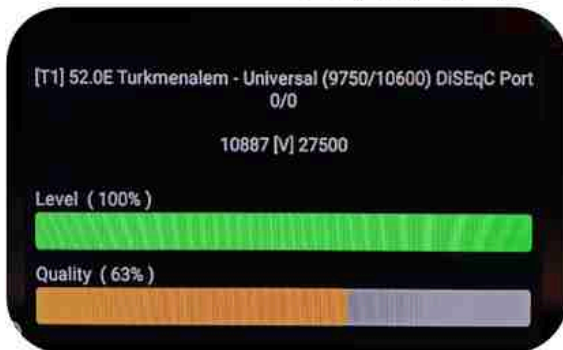

Iran/Shiraz: 01 am

GMT : 09:30pm

Dubai : 01:30am