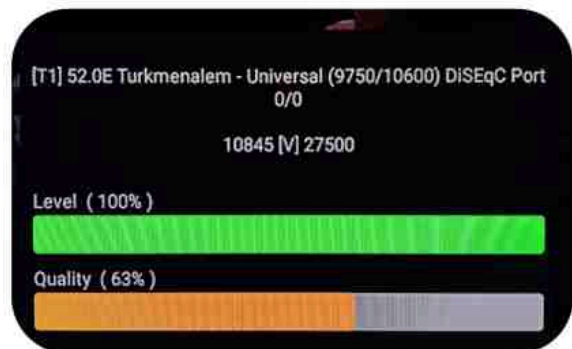

Iran/Shiraz: 01 am

GMT : 09:30pm

Dubai : 01:30am