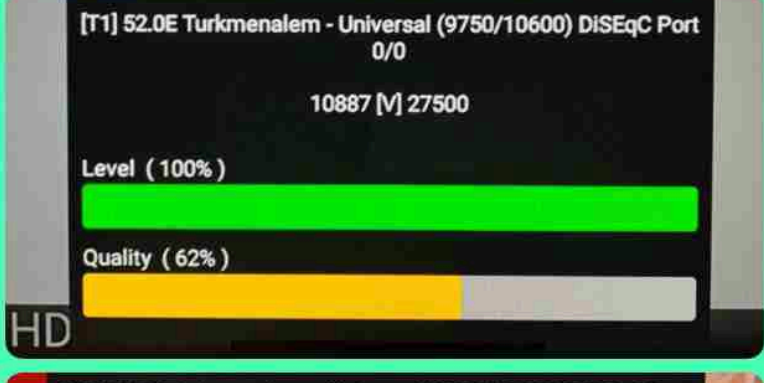

Iran / borazjan
02:30pm GMT
13 oct 2024