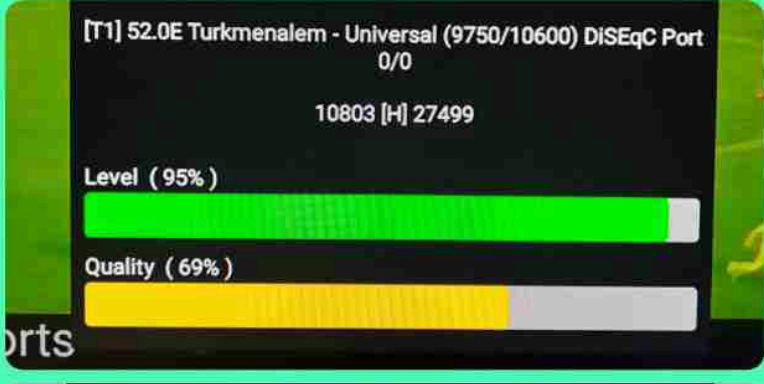

Iran / borazjan
02:30pm GMT
13 oct 2024