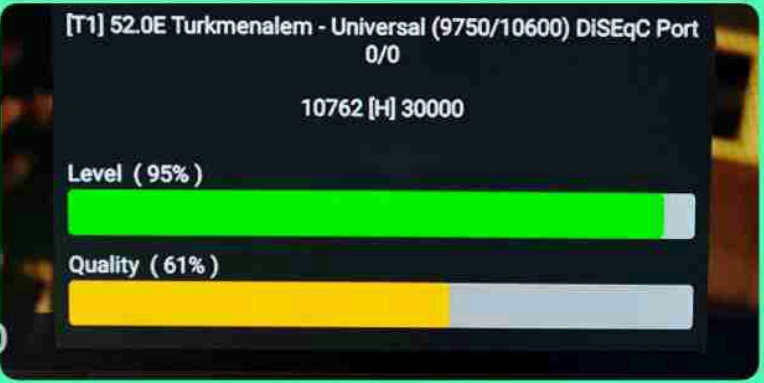

Iran / borazjan
02:30pm GMT
13 oct 2024