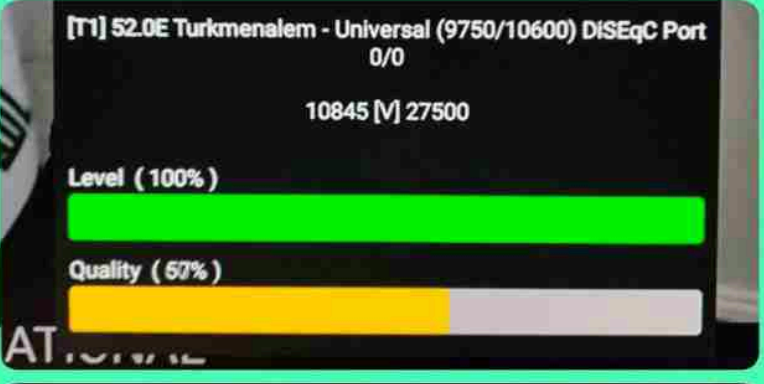

Iran / borazjan
02:30pm GMT
13 oct 2024