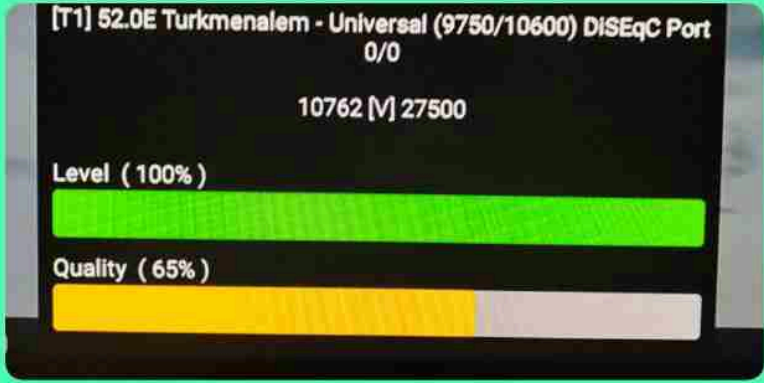

Iran / borazjan
02:30pm GMT
13 oct 2024