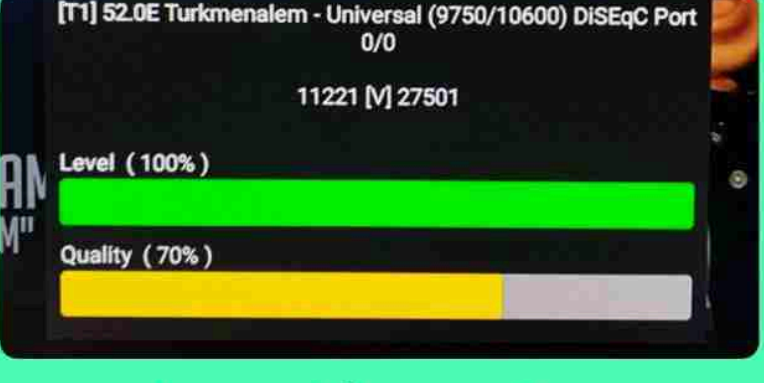

Iran / borazjan
02:30pm GMT
13 oct 2024