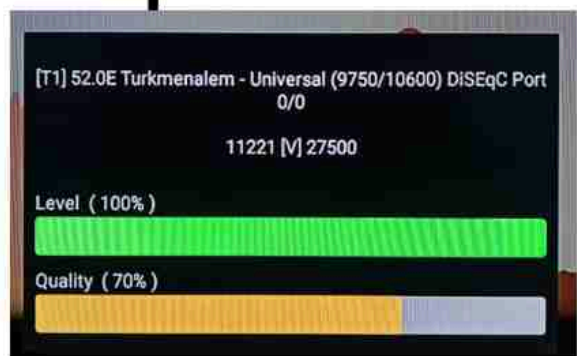

Iran/Shiraz: 01 am

GMT : 09:30pm

Dubai : 01:30am