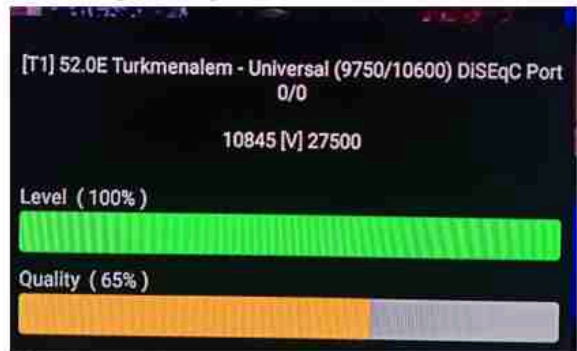

Iran/Shiraz: 01 am

GMT : 09:30pm

Dubai : 01:30am