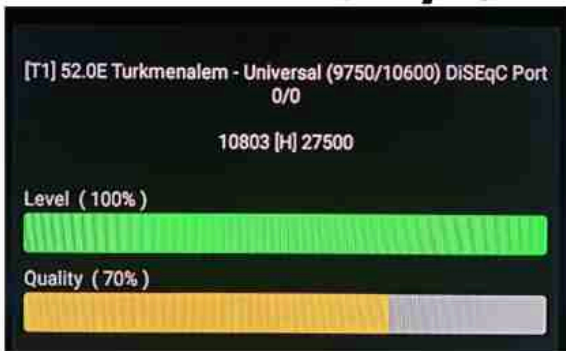

Iran/Shiraz: 01 am

GMT : 09:30pm

Dubai : 01:30am