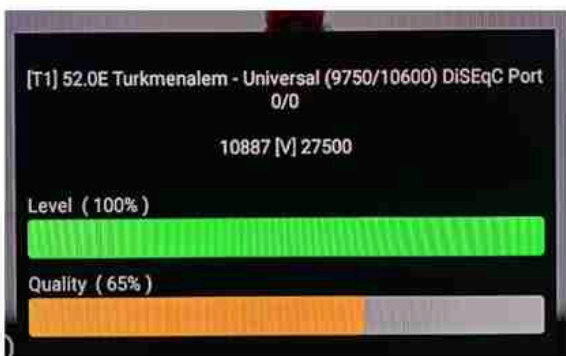

Iran/Shiraz: 01 am

GMT : 09:30pm

Dubai : 01:30am