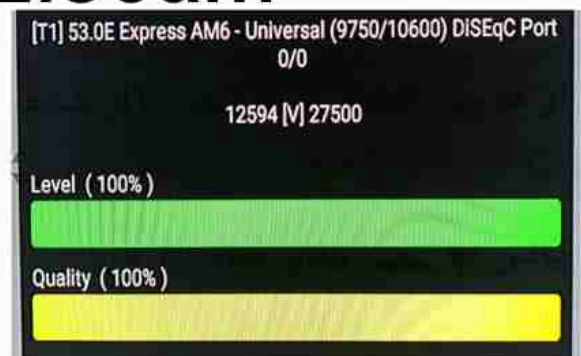

Iran/Shiraz : 06am

GMT : 02:30am

Dubai : 06:30am