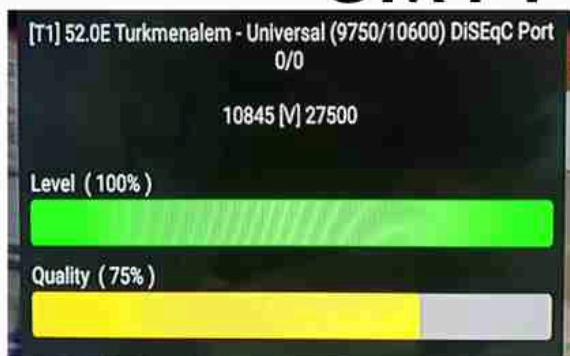

Iran/Shiraz : 06am

GMT : 02:30am

Dubai : 06:30am