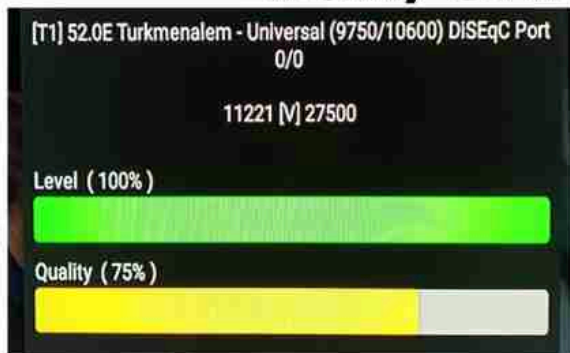

Iran/Shiraz : 06am

GMT : 02:30am

Dubai : 06:30am