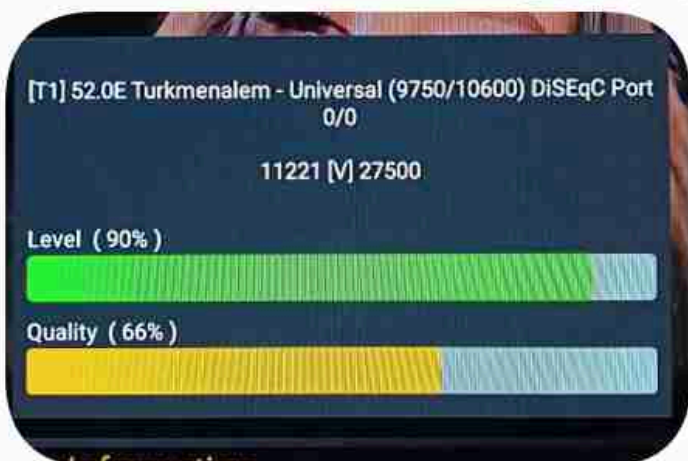

**Iran / Bushehr : 02:00pm**

**GMT : 10:30am**

**Dubai : 02:30pm**