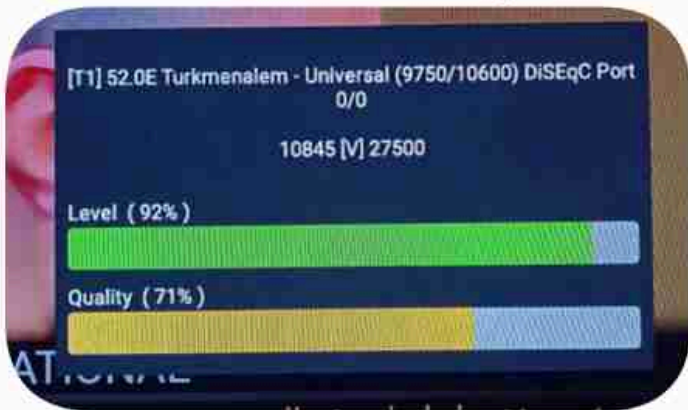

**Iran / Bushehr : 02:00pm**

**GMT : 10:30am**

**Dubai : 02:30pm**