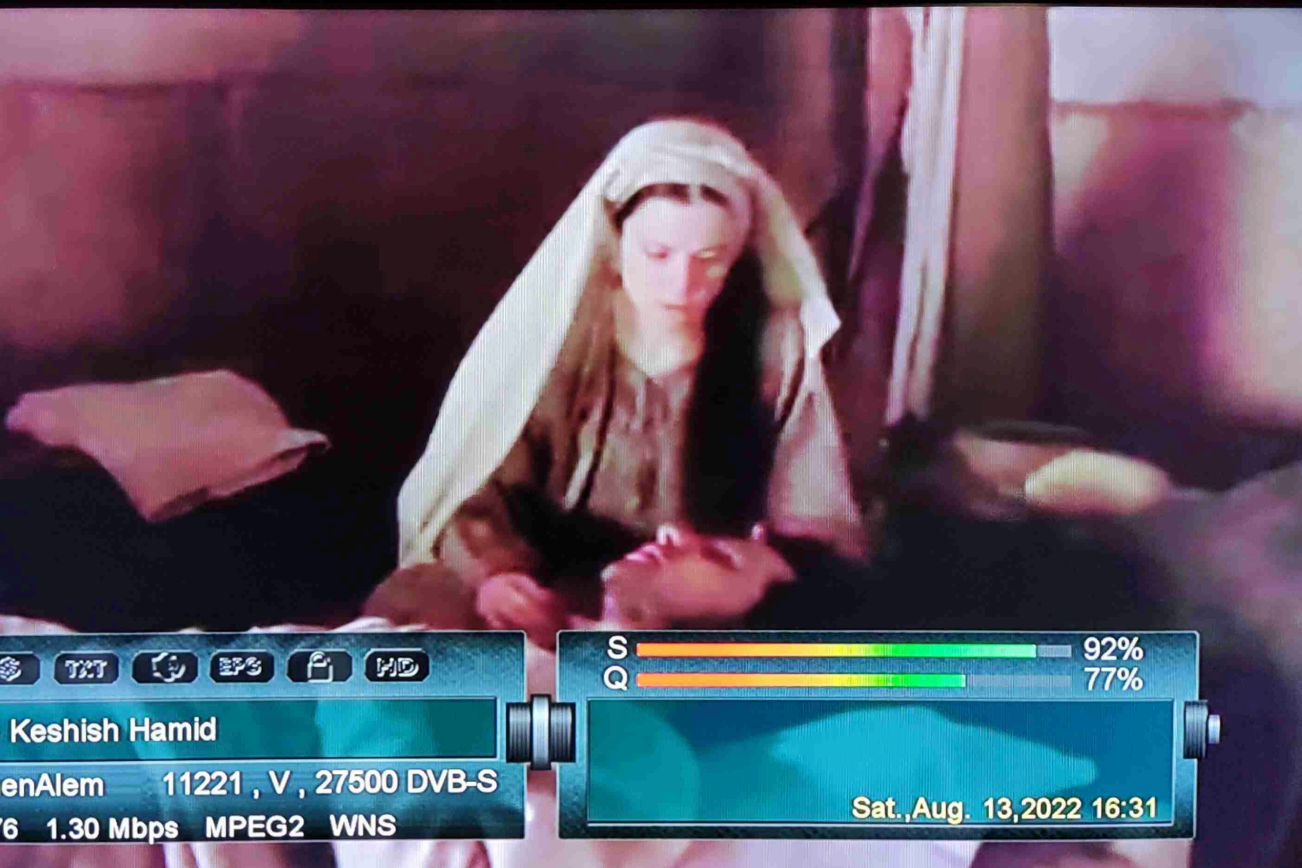

Icons: Signal strength, TMT, DVB-S, HD

00035 Keshish Hamid

TurkmenAlem 11221 , V , 27500 DVB-S

480*576 1.30 Mbps MPEG2 WNS

S 92%
Q 77%

Sat., Aug. 13, 2022 16:31