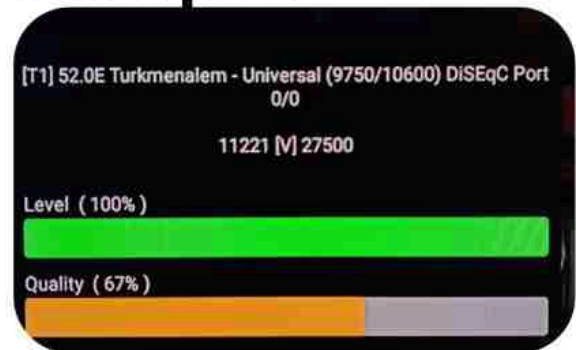

Iran/Shiraz: 01 am

GMT : 09:30pm

Dubai : 01:30am