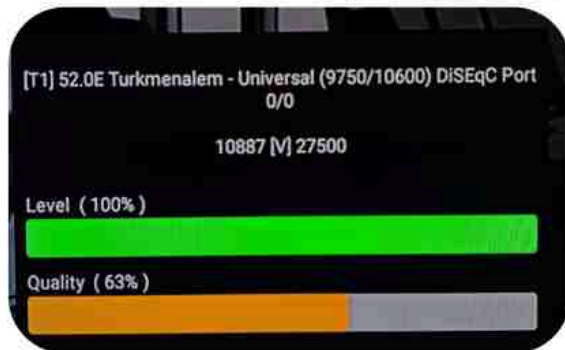

Iran/Shiraz: 01 am

GMT : 09:30pm

Dubai : 01:30am