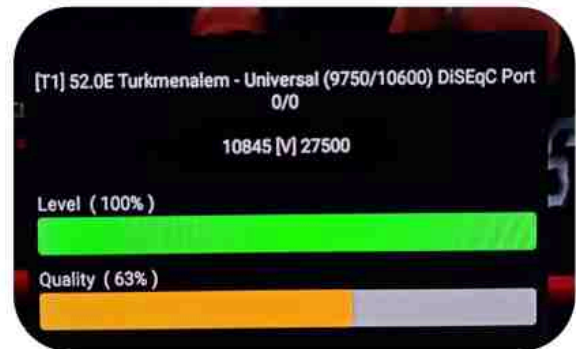

Iran/Shiraz: 01 am

GMT : 09:30pm

Dubai : 01:30am