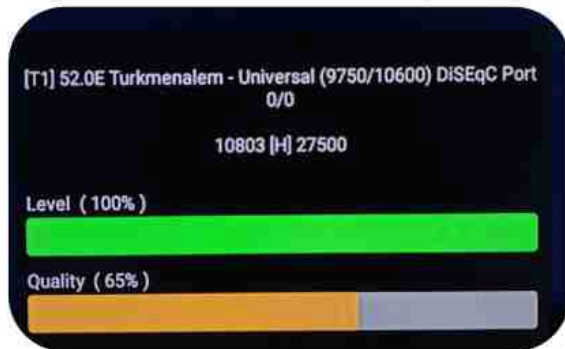

Iran/Shiraz: 01 am

GMT : 09:30pm

Dubai : 01:30am