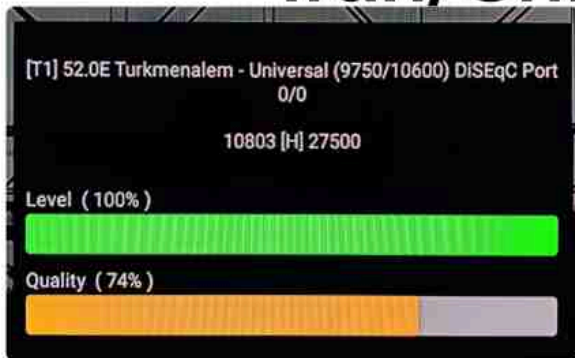

Iran/Shiraz: 05am

GMT : 01:30am

Dubai : 05:30am