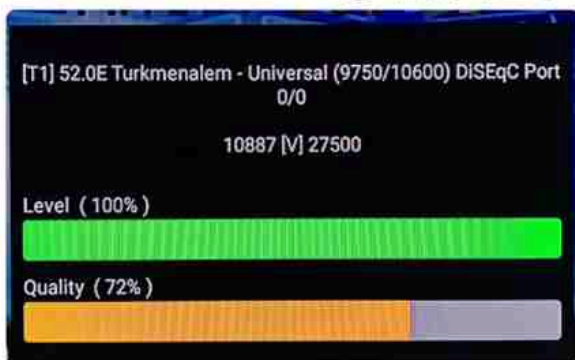

Iran/Shiraz: 05am

GMT : 01:30am

Dubai : 05:30am