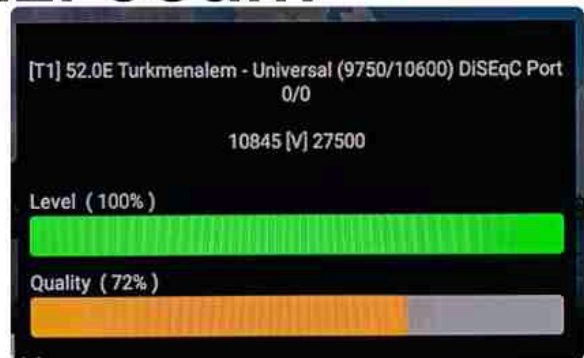

Iran/Shiraz: 05am

GMT : 01:30am

Dubai : 05:30am