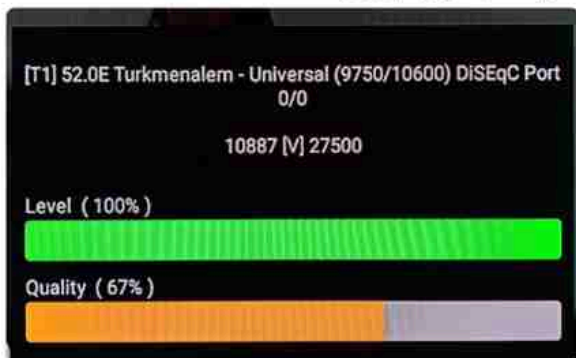

Iran/Shiraz: 01 am

GMT : 09:30pm

Dubai : 01:30am