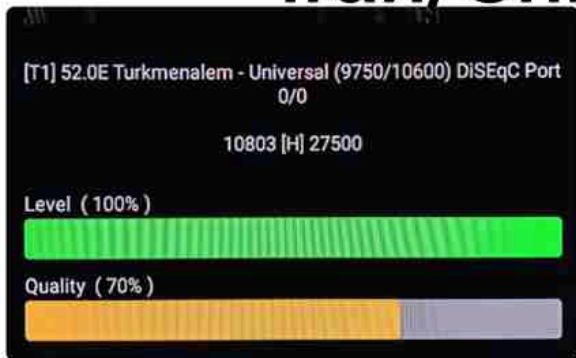

Iran/Shiraz: 01 am

GMT : 09:30pm

Dubai : 01:30am