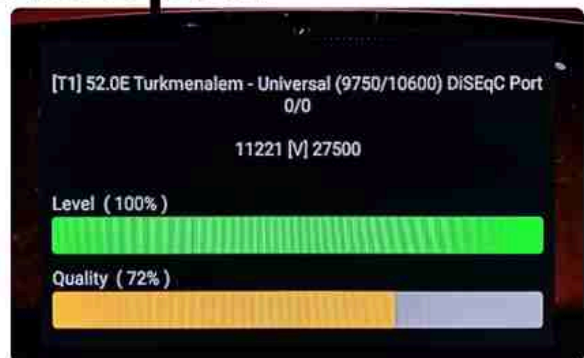

Iran/Shiraz: 01 am

GMT : 09:30pm

Dubai : 01:30am