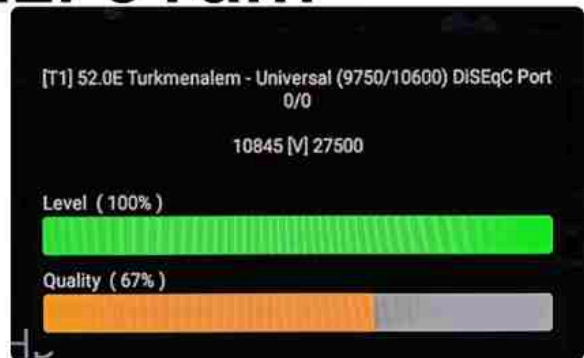

Iran/Shiraz: 01 am

GMT : 09:30pm

Dubai : 01:30am