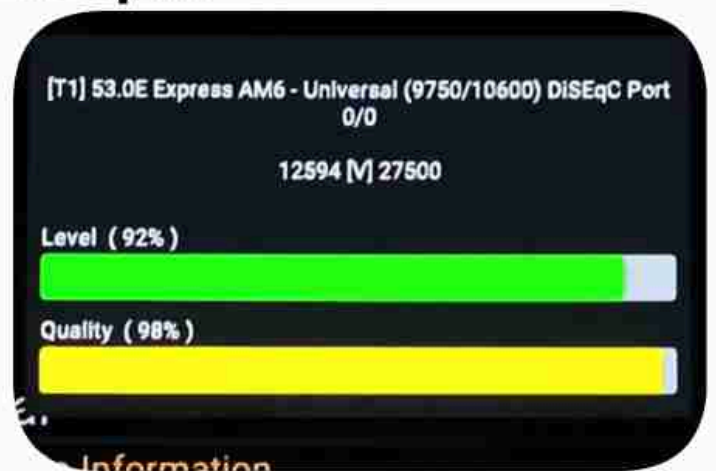

Iran / Bushehr : 06:00pm

GMT : 02:30pm

Dubai : 06:30pm