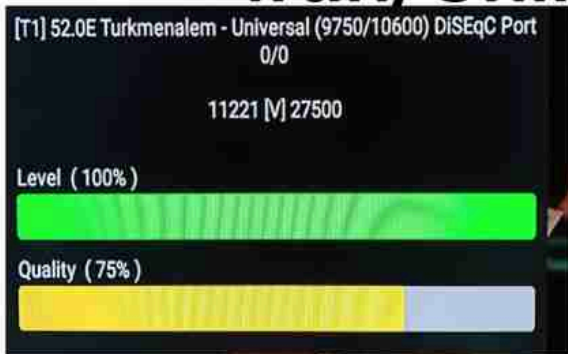

Iran/Shiraz : 05am

GMT : 01:30am

Dubai : 05:30am