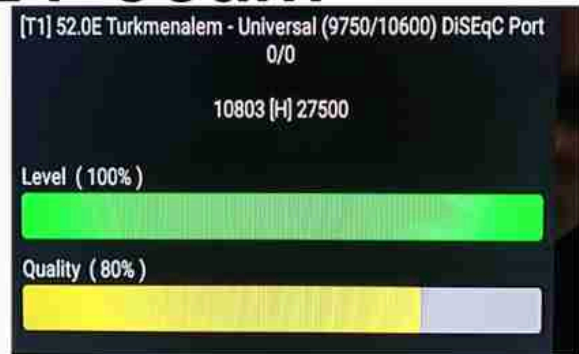

Iran/Shiraz : 05am

GMT : 01:30am

Dubai : 05:30am