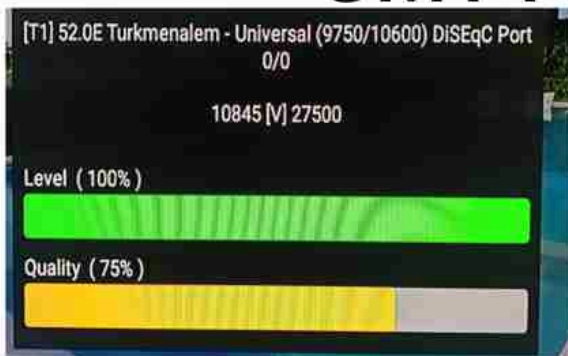

Iran/Shiraz : 05am

GMT : 01:30am

Dubai : 05:30am