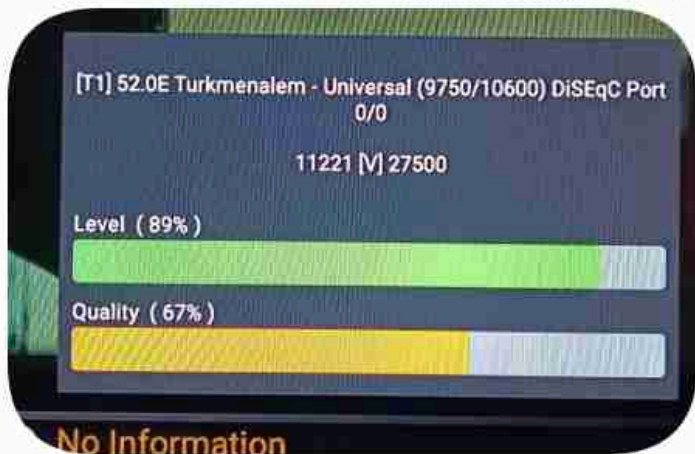

Iran / Bushehr : 03:00pm

GMT : 11:30am

Dubai : 03:30pm