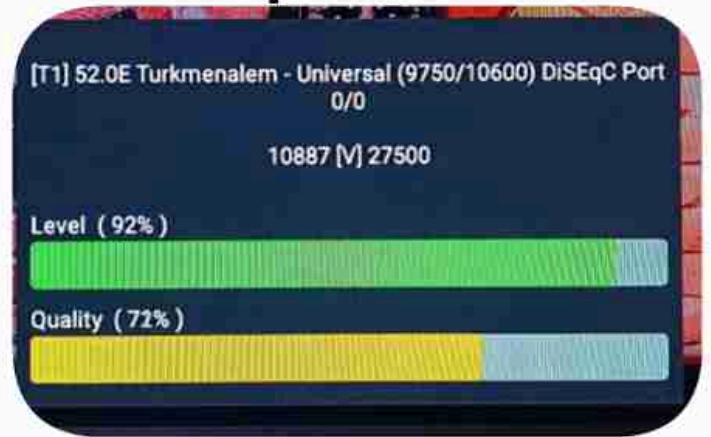

Iran / Bushehr : 03:00pm

GMT : 11:30am

Dubai : 03:30pm