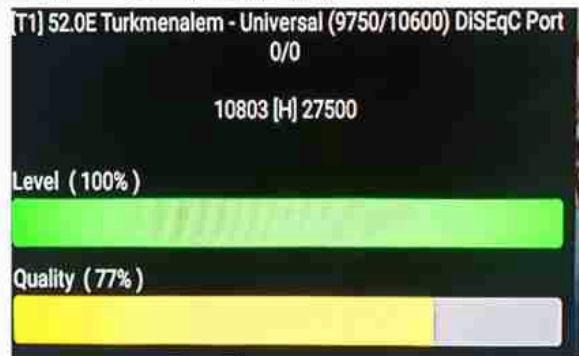

Iran/Shiraz : 01 am

GMT : 09:30pm

Dubai : 01:30am