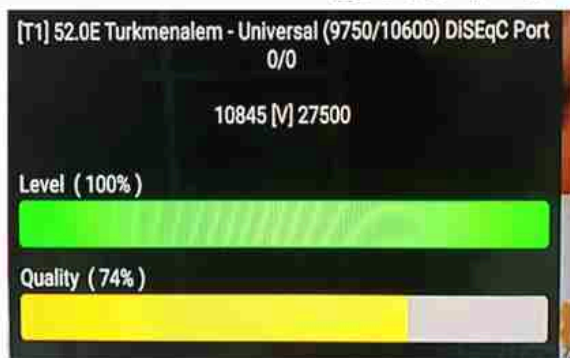

Iran/Shiraz : 01 am

GMT : 09:30pm

Dubai : 01:30am