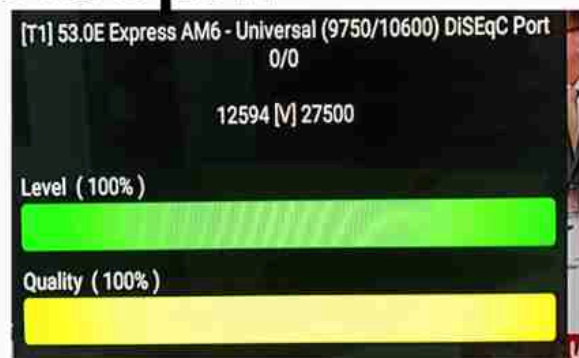

Iran/Shiraz : 01 am

GMT : 09:30pm

Dubai : 01:30am