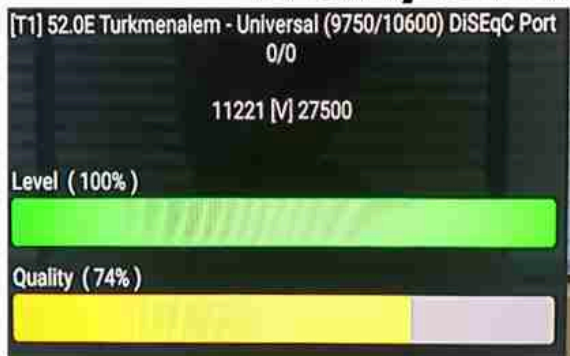

Iran/Shiraz : 01 am

GMT : 09:30pm

Dubai : 01:30am