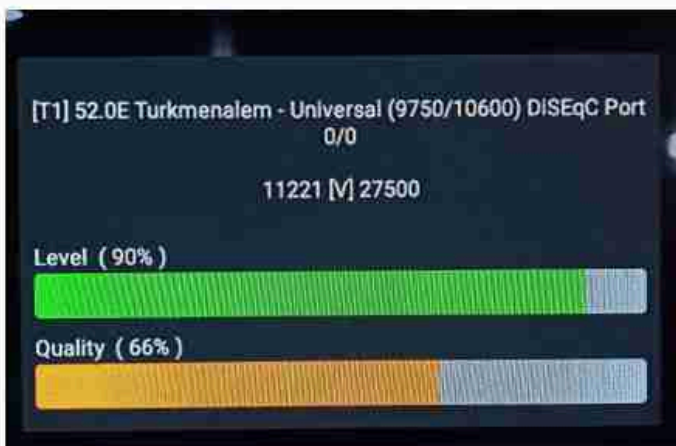

**Iran / Bushehr : 02:15pm**

**GMT : 10:45am**

**Dubai : 02:45pm**