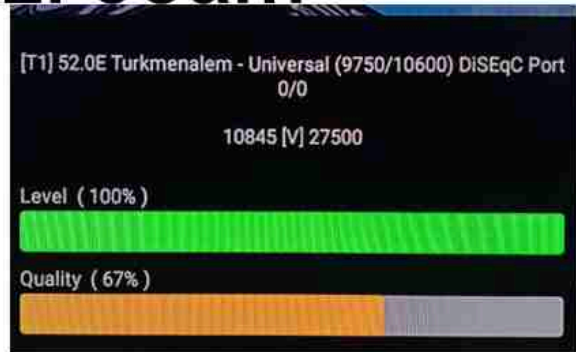

Iran/Shiraz: 05am

GMT : 01:30am

Dubai : 05:30am