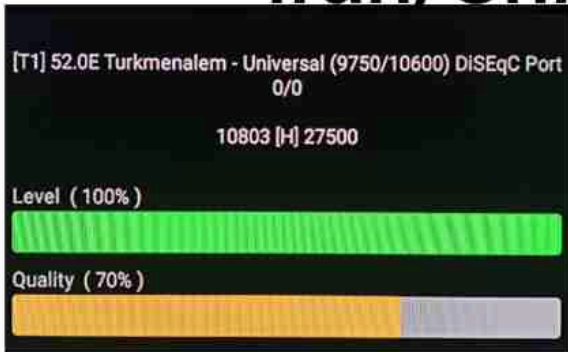

Iran/Shiraz: 05am

GMT : 01:30am

Dubai : 05:30am