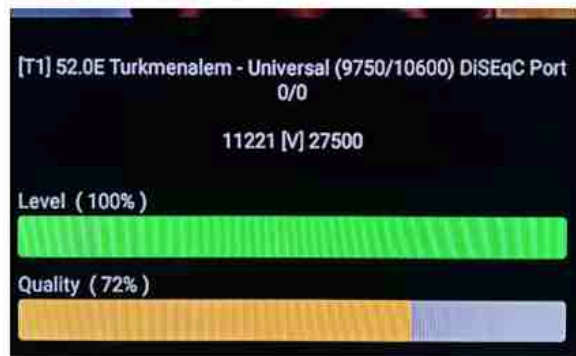

Iran/Shiraz: 05am

GMT : 01:30am

Dubai : 05:30am