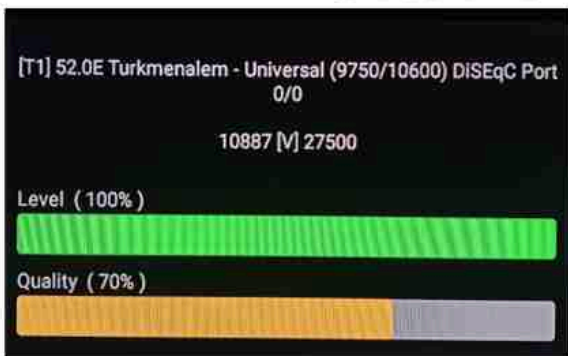

Iran/Shiraz: 05am

GMT : 01:30am

Dubai : 05:30am