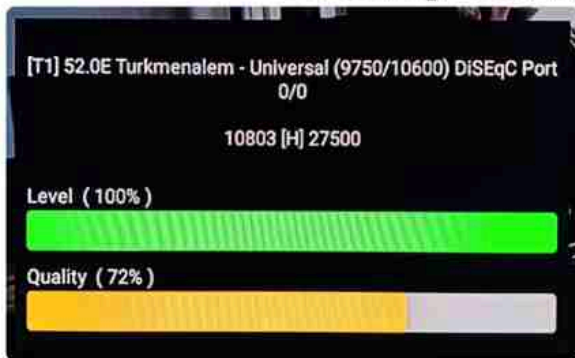

Iran/Shiraz: 05am

GMT : 01:30am

Dubai : 05:30am