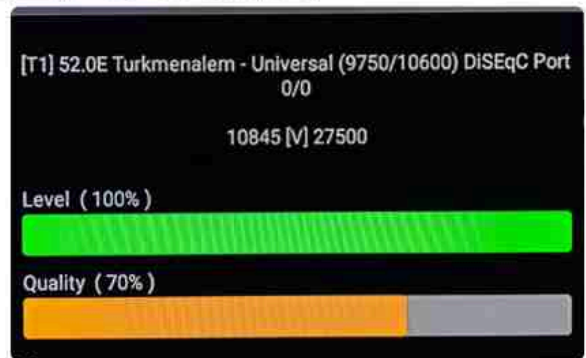

Iran/Shiraz: 05am

GMT : 01:30am

Dubai : 05:30am