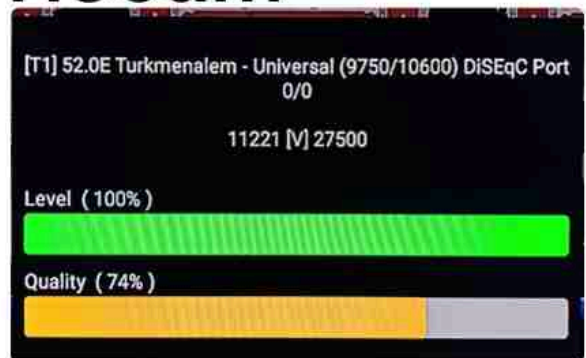

Iran/Shiraz: 05am

GMT : 01:30am

Dubai : 05:30am