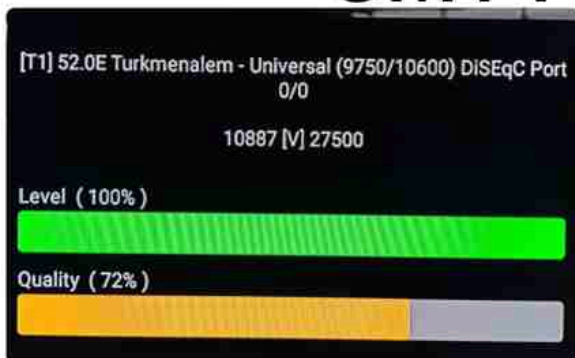

Iran/Shiraz: 05am

GMT : 01:30am

Dubai : 05:30am