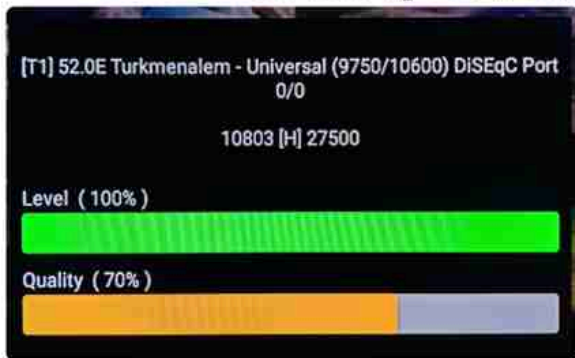

Iran/Shiraz: 01 am

GMT : 09:30pm

Dubai : 01:30am