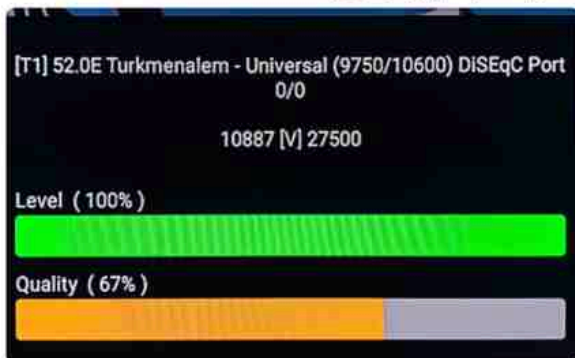

Iran/Shiraz: 01 am

GMT : 09:30pm

Dubai : 01:30am