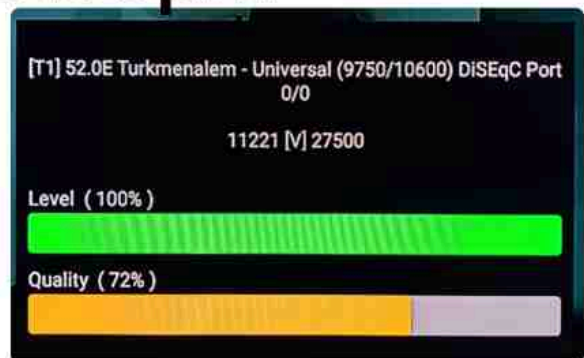

Iran/Shiraz: 01 am

GMT : 09:30pm

Dubai : 01:30am