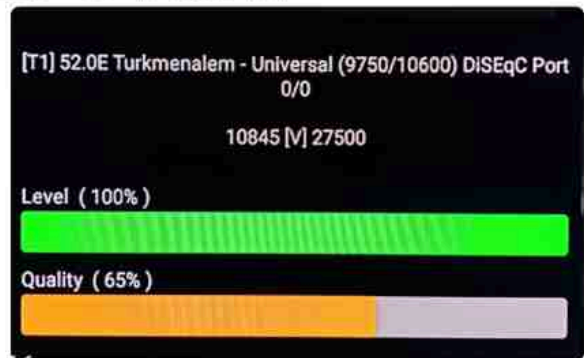

Iran/Shiraz: 01 am

GMT : 09:30pm

Dubai : 01:30am