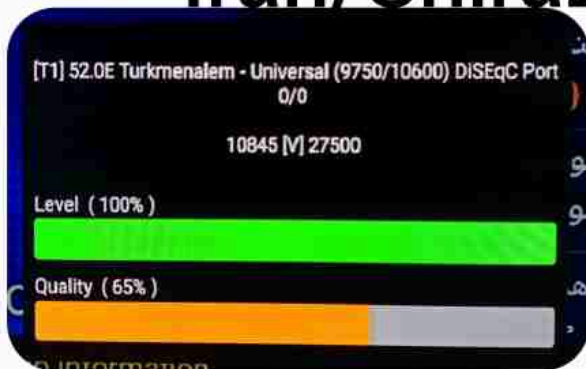

Iran/Shiraz : 10:10am

GMT : 06:40am

Dubai : 10:40am