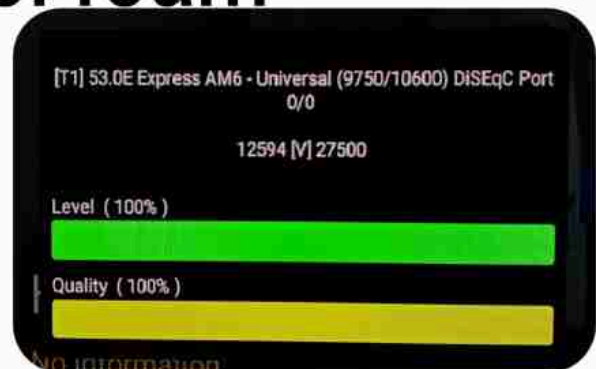

Iran/Shiraz : 10:10am

GMT : 06:40am

Dubai : 10:40am