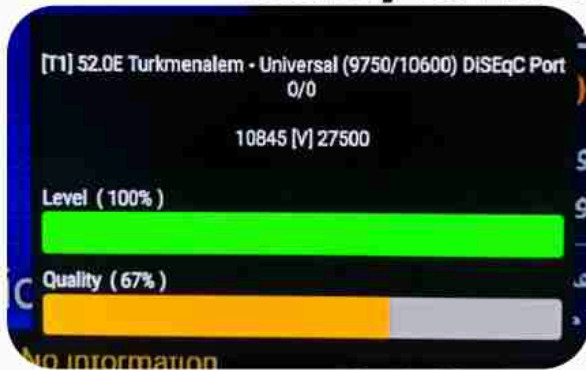

Iran/Shiraz : 05am

GMT : 01:30am

Dubai : 05:30am