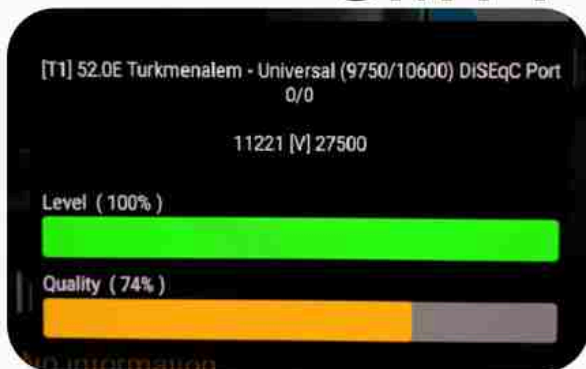

Iran/Shiraz : 05am

GMT : 01:30am

Dubai : 05:30am