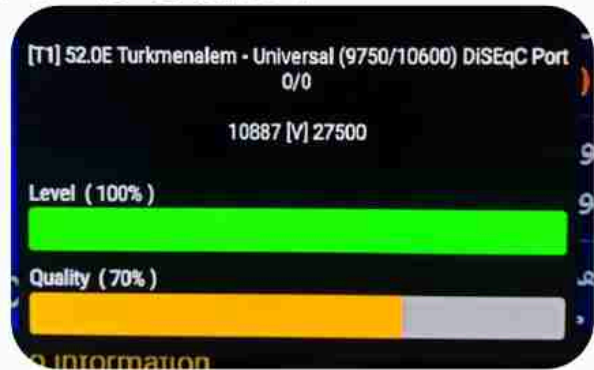

Iran/Shiraz : 05am

GMT : 01:30am

Dubai : 05:30am