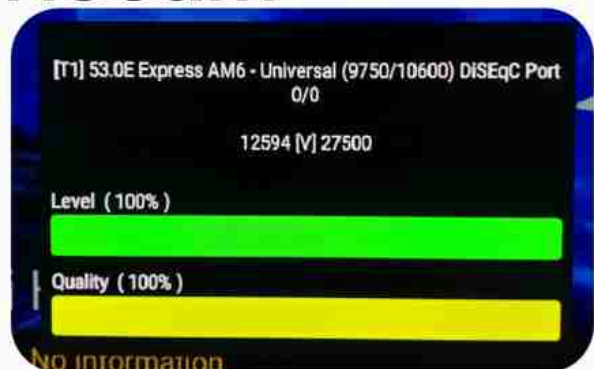

Iran/Shiraz : 05am

GMT : 01:30am

Dubai : 05:30am