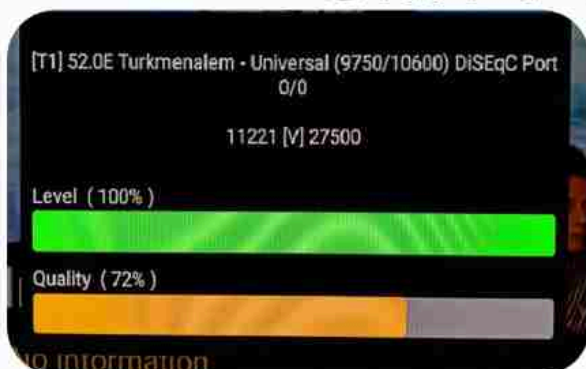

Iran/Shiraz : 01 am

GMT : 09:30pm

Dubai : 01:30am