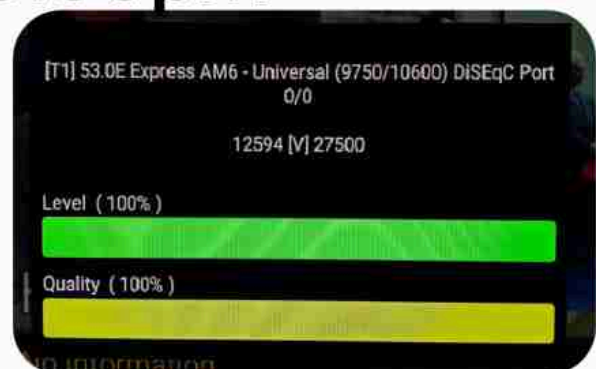

Iran/Shiraz : 01 am

GMT : 09:30pm

Dubai : 01:30am