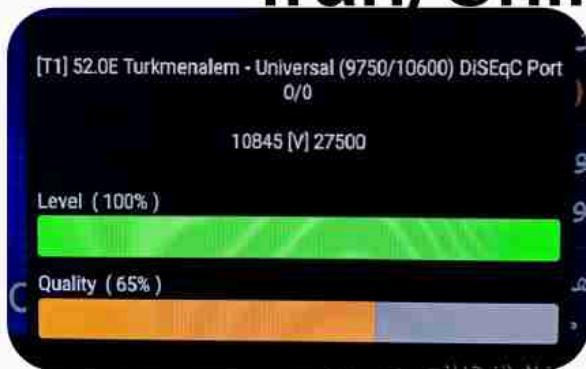

Iran/Shiraz : 01 am

GMT : 09:30pm

Dubai : 01:30am