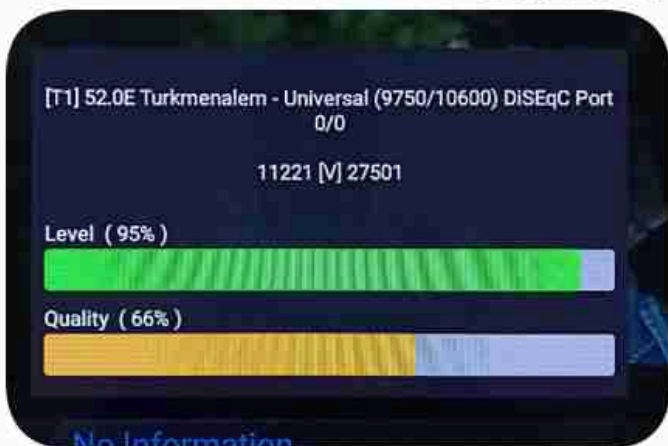

Iran / Bushehr : 12:00pm

GMT : 08:30am

Dubai : 12:30pm