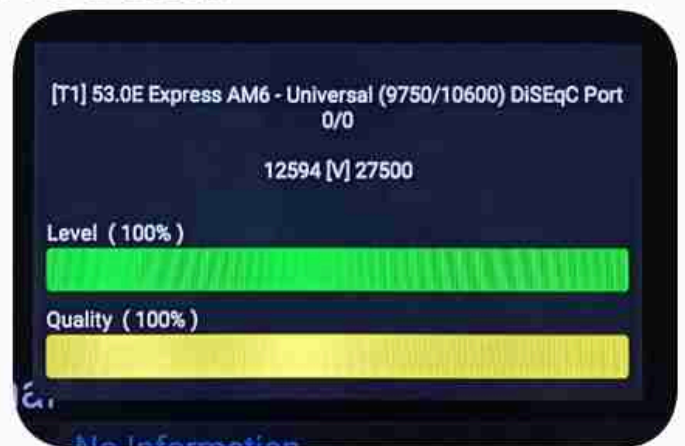

Iran / Bushehr : 12:00pm

GMT : 08:30am

Dubai : 12:30pm