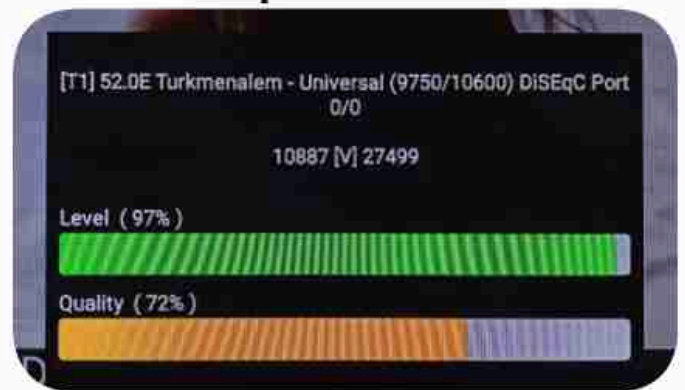

Iran / Bushehr : 12:00pm

GMT : 08:30am

Dubai : 12:30pm