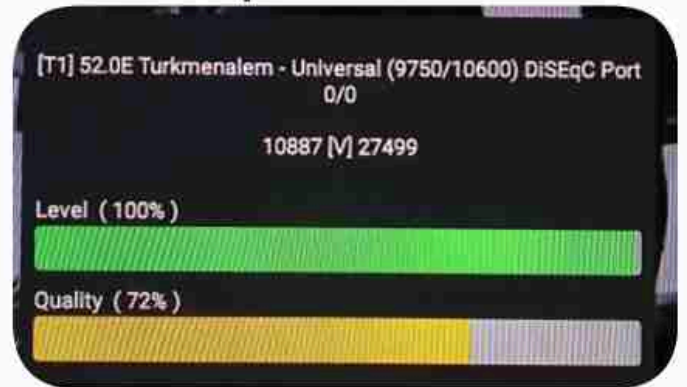

Iran / Bushehr : 09:00pm

GMT : 05:30pm

Dubai : 09:30pm