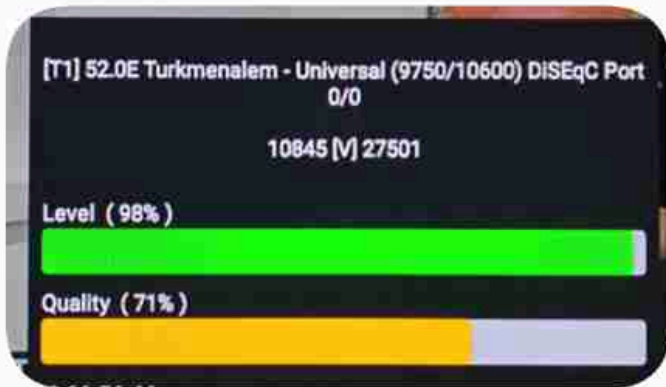

Iran / Bushehr : 09:00pm

GMT : 05:30pm

Dubai : 09:30pm