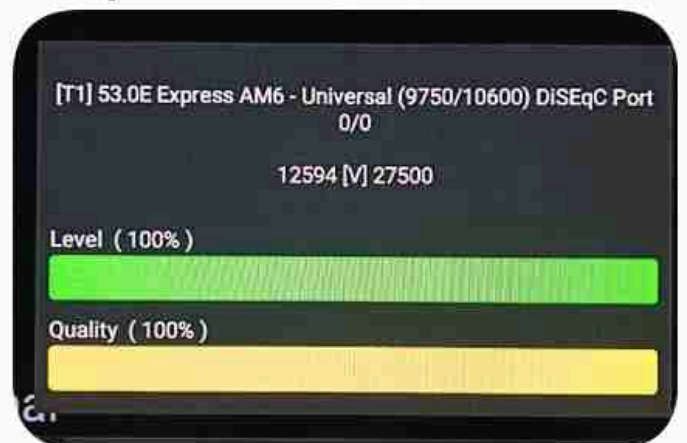

Iran / Bushehr : 09:00pm

GMT : 05:30pm

Dubai : 09:30pm