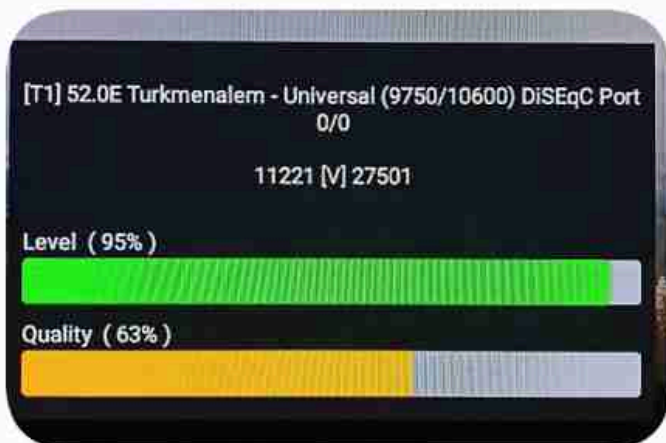

Iran / Bushehr : 09:00pm

GMT : 05:30pm

Dubai : 09:30pm