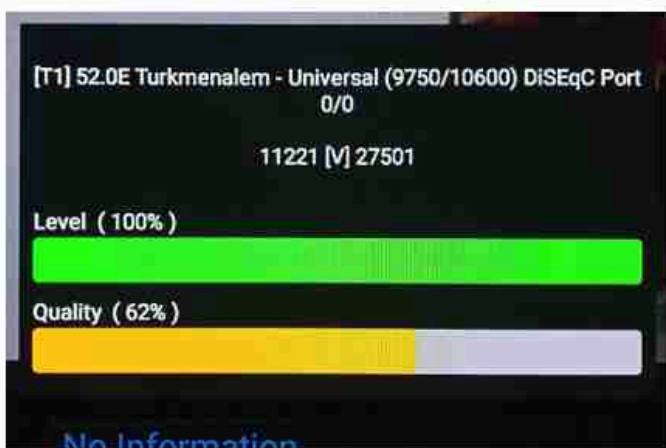

Iran / Bushehr : 07:00am

GMT : 03:30am

Dubai : 07:30am