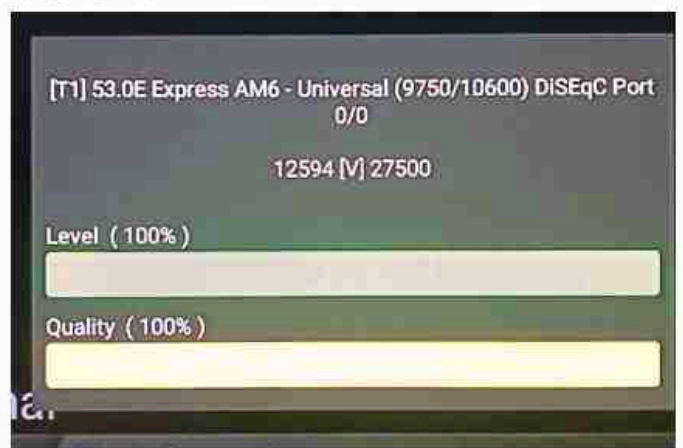

Iran / Bushehr : 07:00am

GMT : 03:30am

Dubai : 07:30am