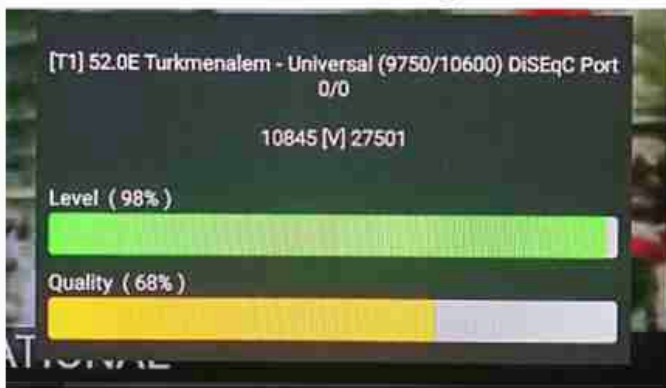

Iran / Bushehr : 07:00am

GMT : 03:30am

Dubai : 07:30am