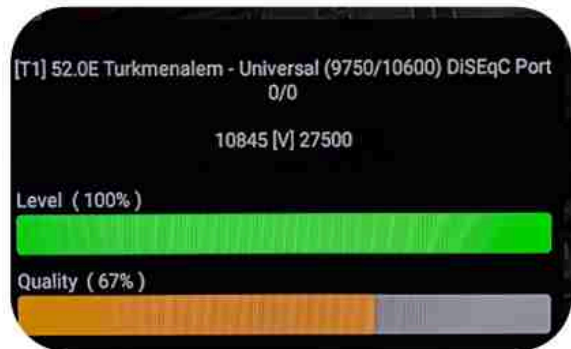

Iran/Shiraz: 05am

GMT : 01:30am

Dubai : 05:30am