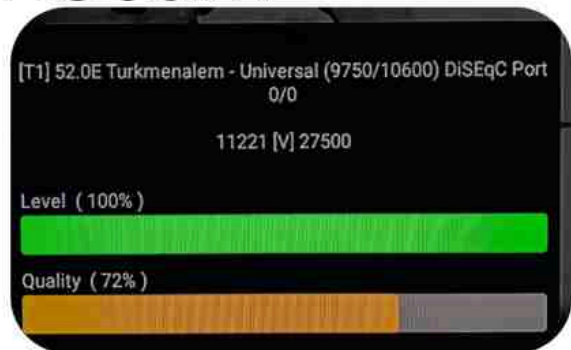

Iran/Shiraz: 05am

GMT : 01:30am

Dubai : 05:30am