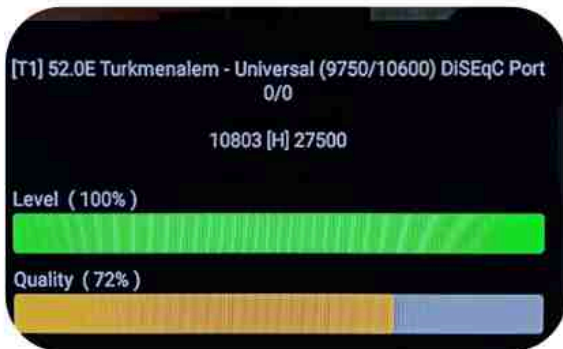

Iran/Shiraz: 05am

GMT : 01:30am

Dubai : 05:30am