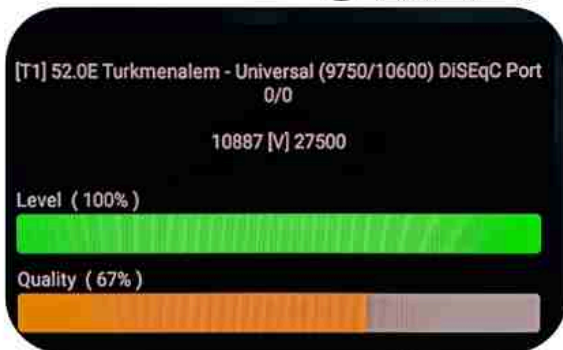

Iran/Shiraz: 05am

GMT : 01:30am

Dubai : 05:30am