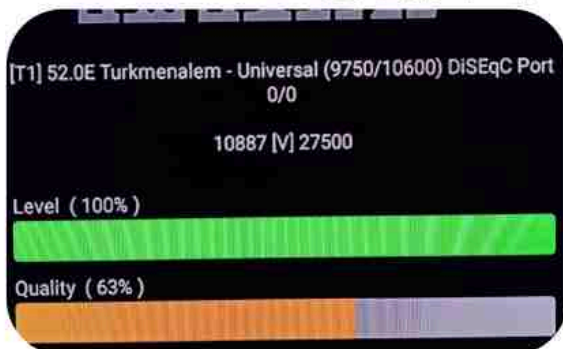

Iran/Shiraz: 01 am

GMT : 09:30pm

Dubai : 01:30am