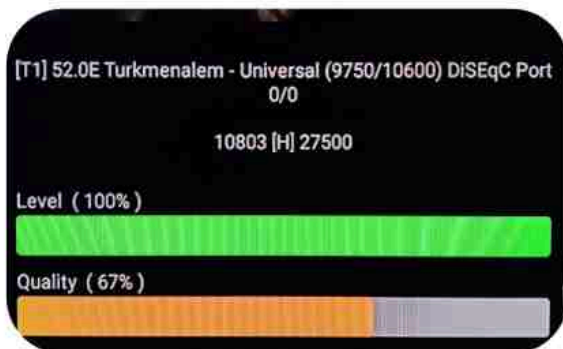

Iran/Shiraz: 01 am

GMT : 09:30pm

Dubai : 01:30am