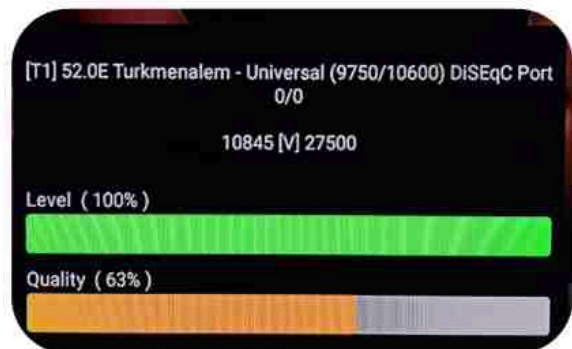

Iran/Shiraz: 01 am

GMT : 09:30pm

Dubai : 01:30am