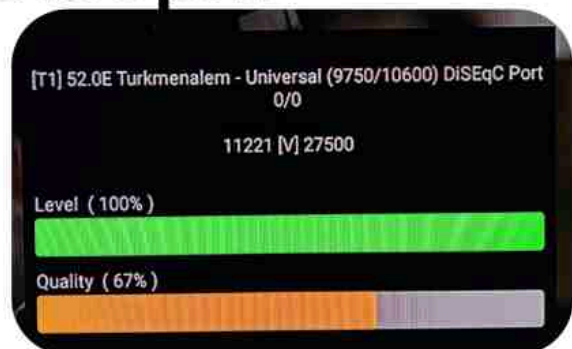

Iran/Shiraz: 01 am

GMT : 09:30pm

Dubai : 01:30am