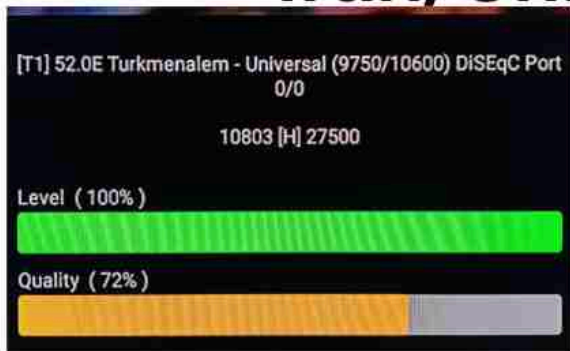

Iran/Shiraz: 05am

GMT : 01:30am

Dubai : 05:30am