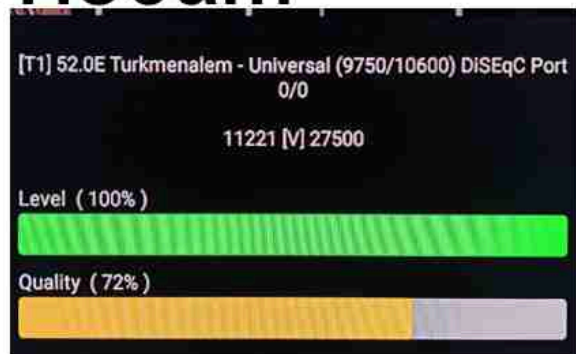

Iran/Shiraz: 05am

GMT : 01:30am

Dubai : 05:30am