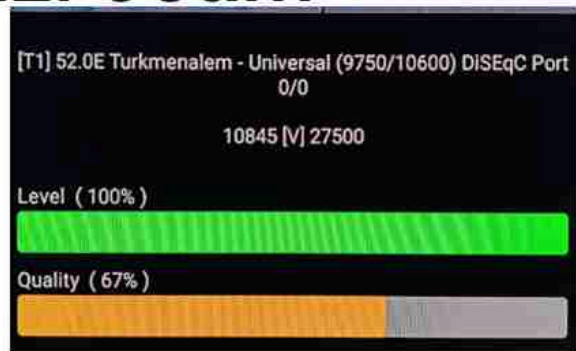

Iran/Shiraz: 05am

GMT : 01:30am

Dubai : 05:30am