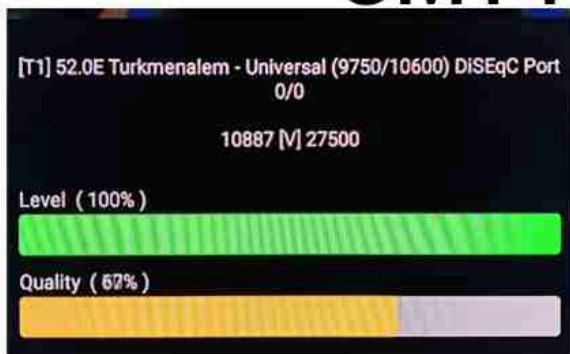

Iran/Shiraz: 05am

GMT : 01:30am

Dubai : 05:30am