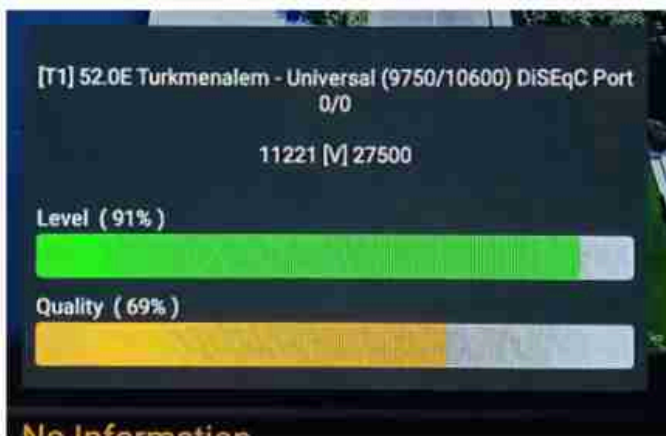

**Iran / Bushehr : 05:00pm**

**GMT : 01:30pm**

**Dubai : 05:30pm**