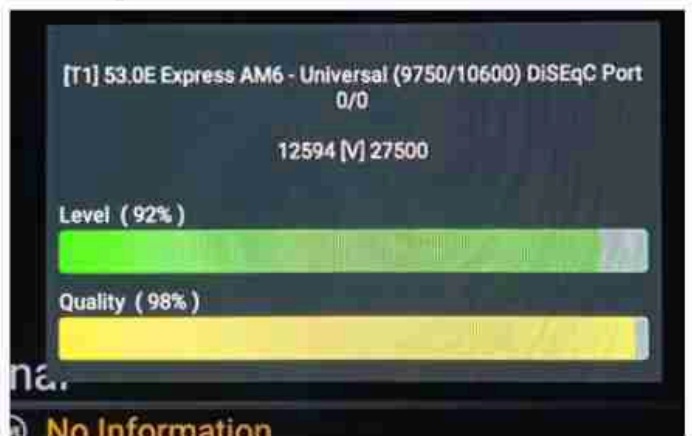

**Iran / Bushehr : 05:00pm**

**GMT : 01:30pm**

**Dubai : 05:30pm**