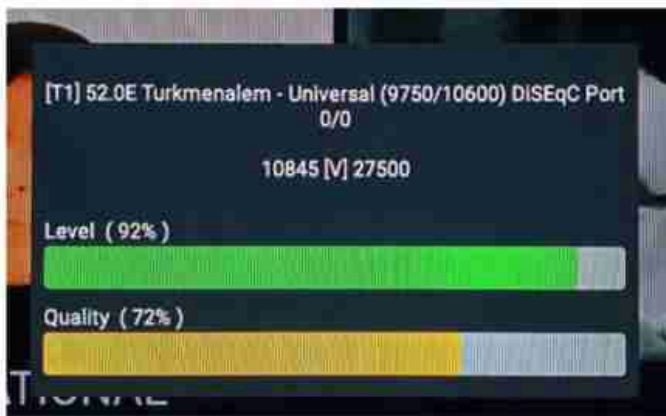

**Iran / Bushehr : 05:00pm**

**GMT : 01:30pm**

**Dubai : 05:30pm**