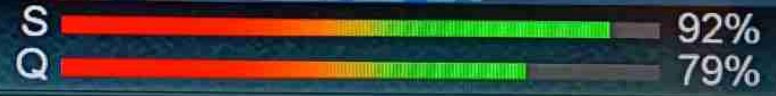

S 92%
Q 78%

Tue., Jan. 10, 2023 11:54

Ⓢ TKT Ⓢ EPG Ⓢ HD

00033 RTA HD
Turkmen_mona 10887 , V , 27500 DVB-S
1280*720 16:9 2.47 Mbps H264 WNS

S 92%
Q 79%

Tue., Jan. 10, 2023 11:54

SPORT
LIVE

HD