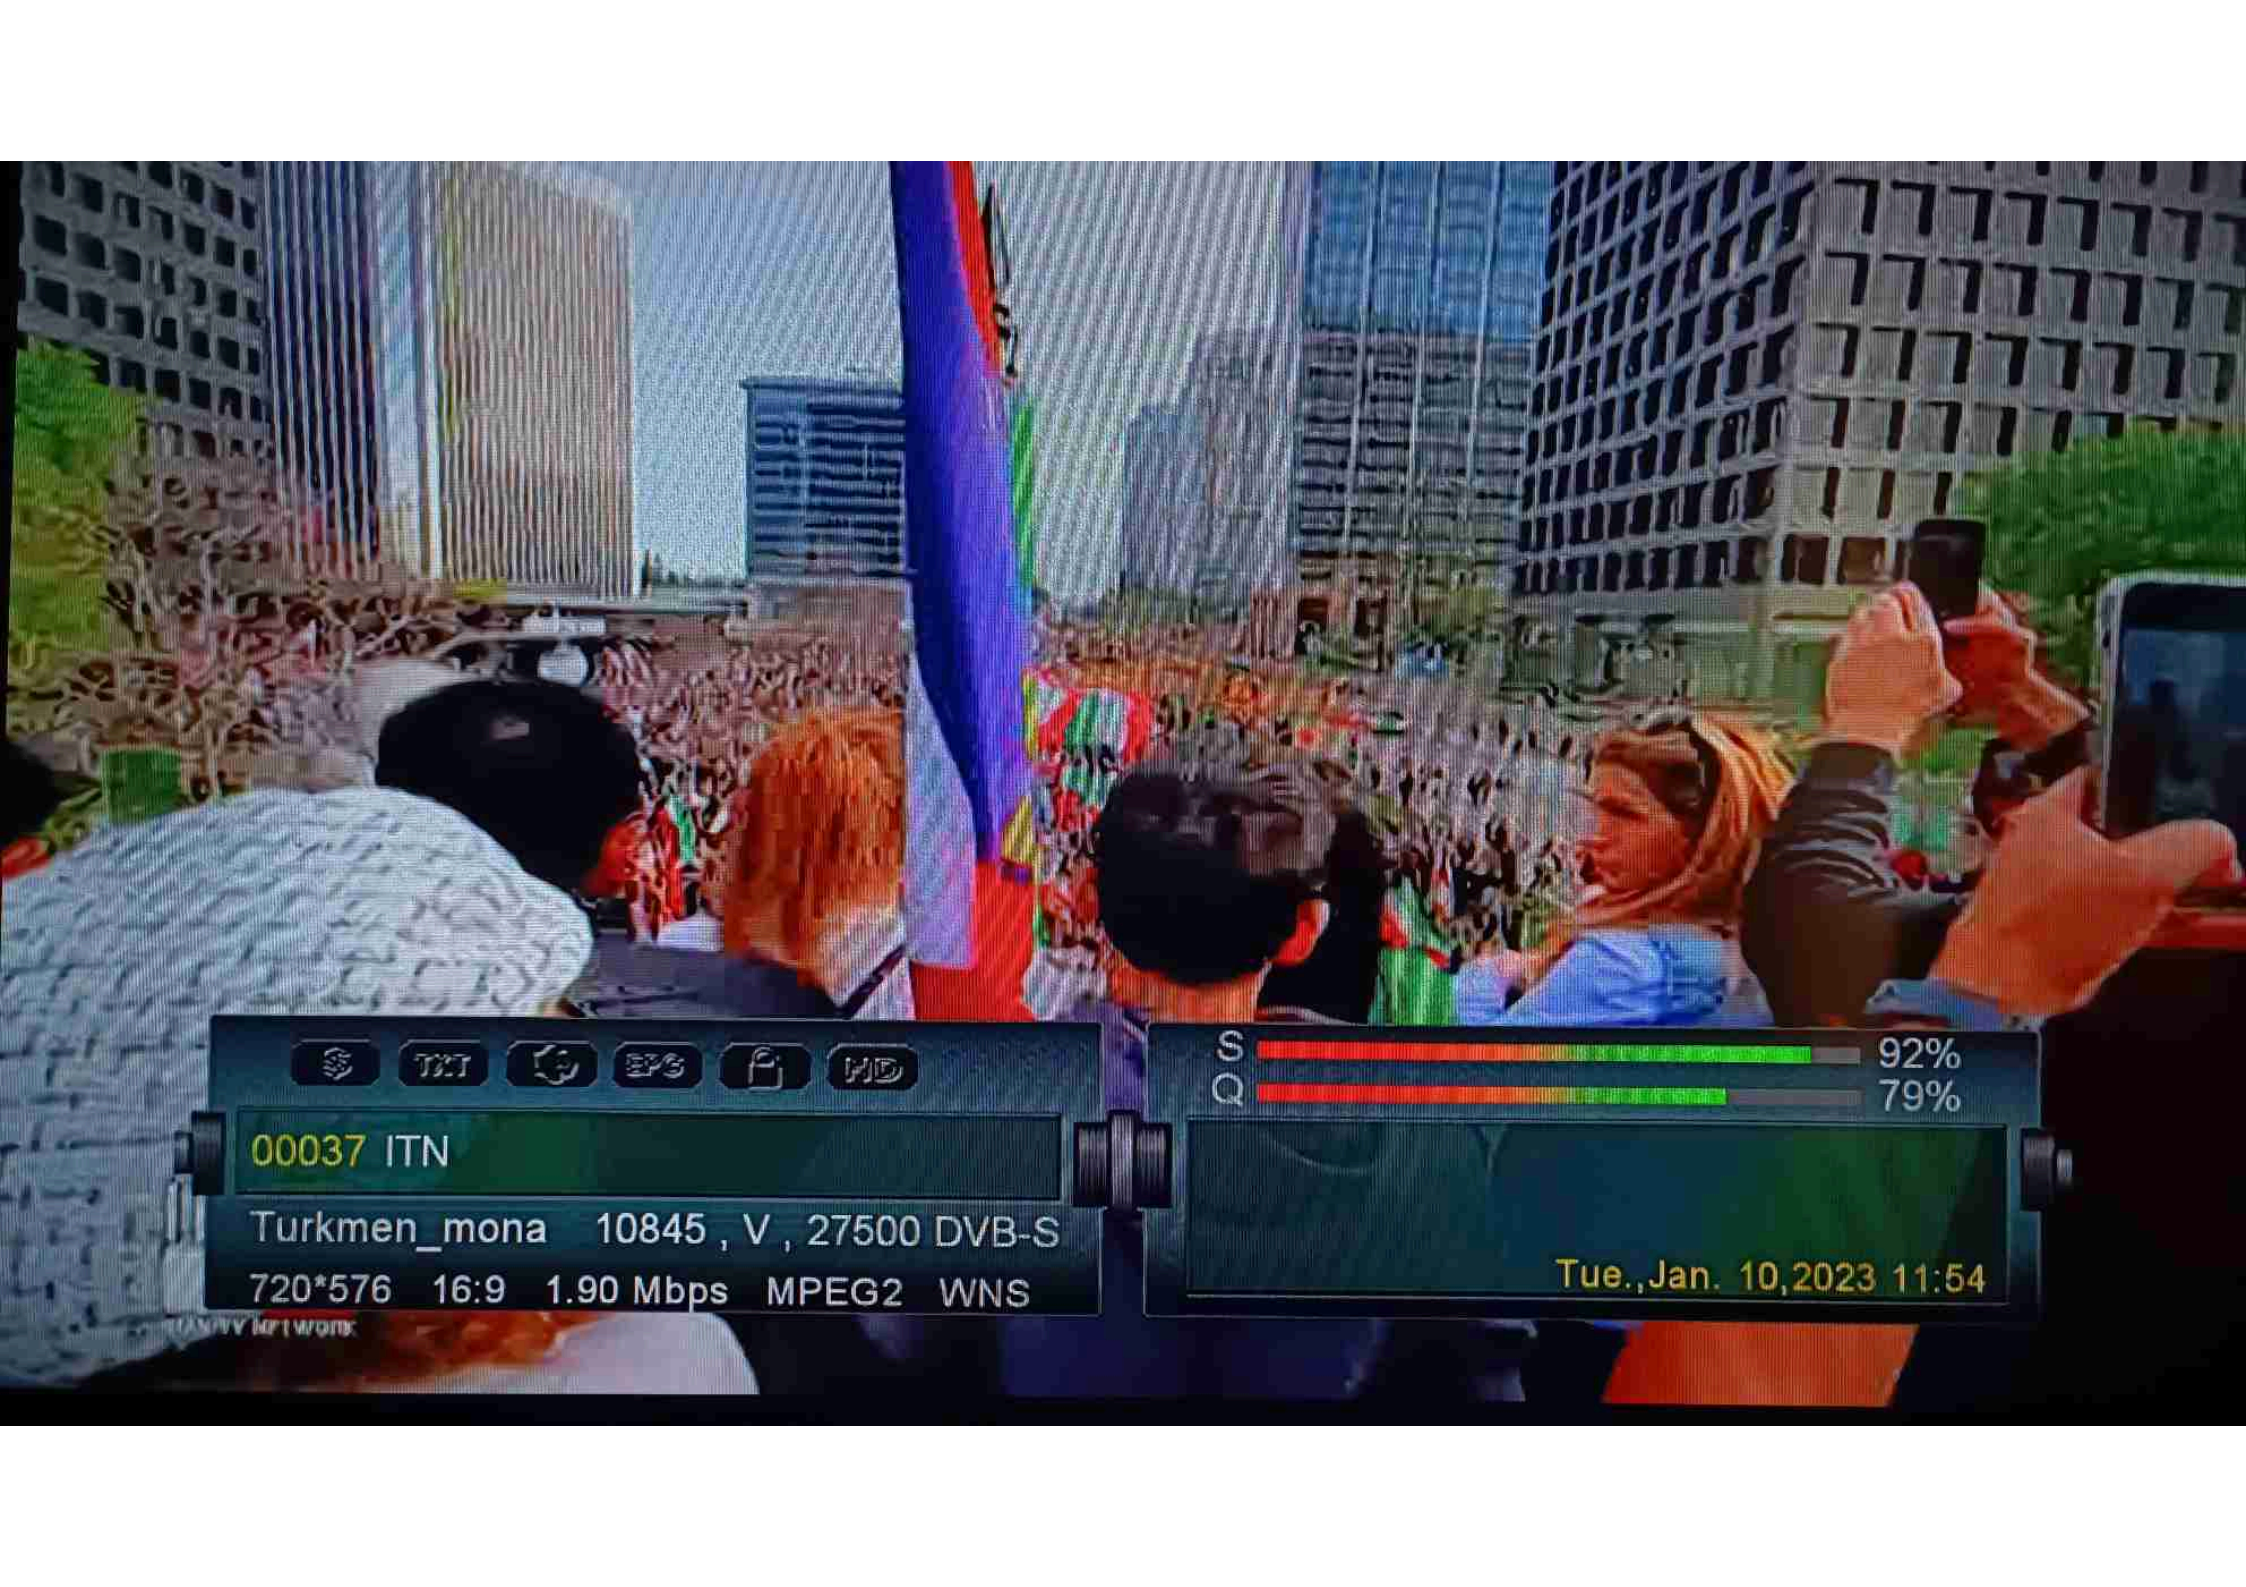

📶 TWT 🔄 EPS 📄 MD

00037 ITN

Turkmen_mona 10845 , V , 27500 DVB-S
720*576 16:9 1.90 Mbps MPEG2 WNS

S 92%
Q 79%

Tue., Jan. 10, 2023 11:54

TV left work.