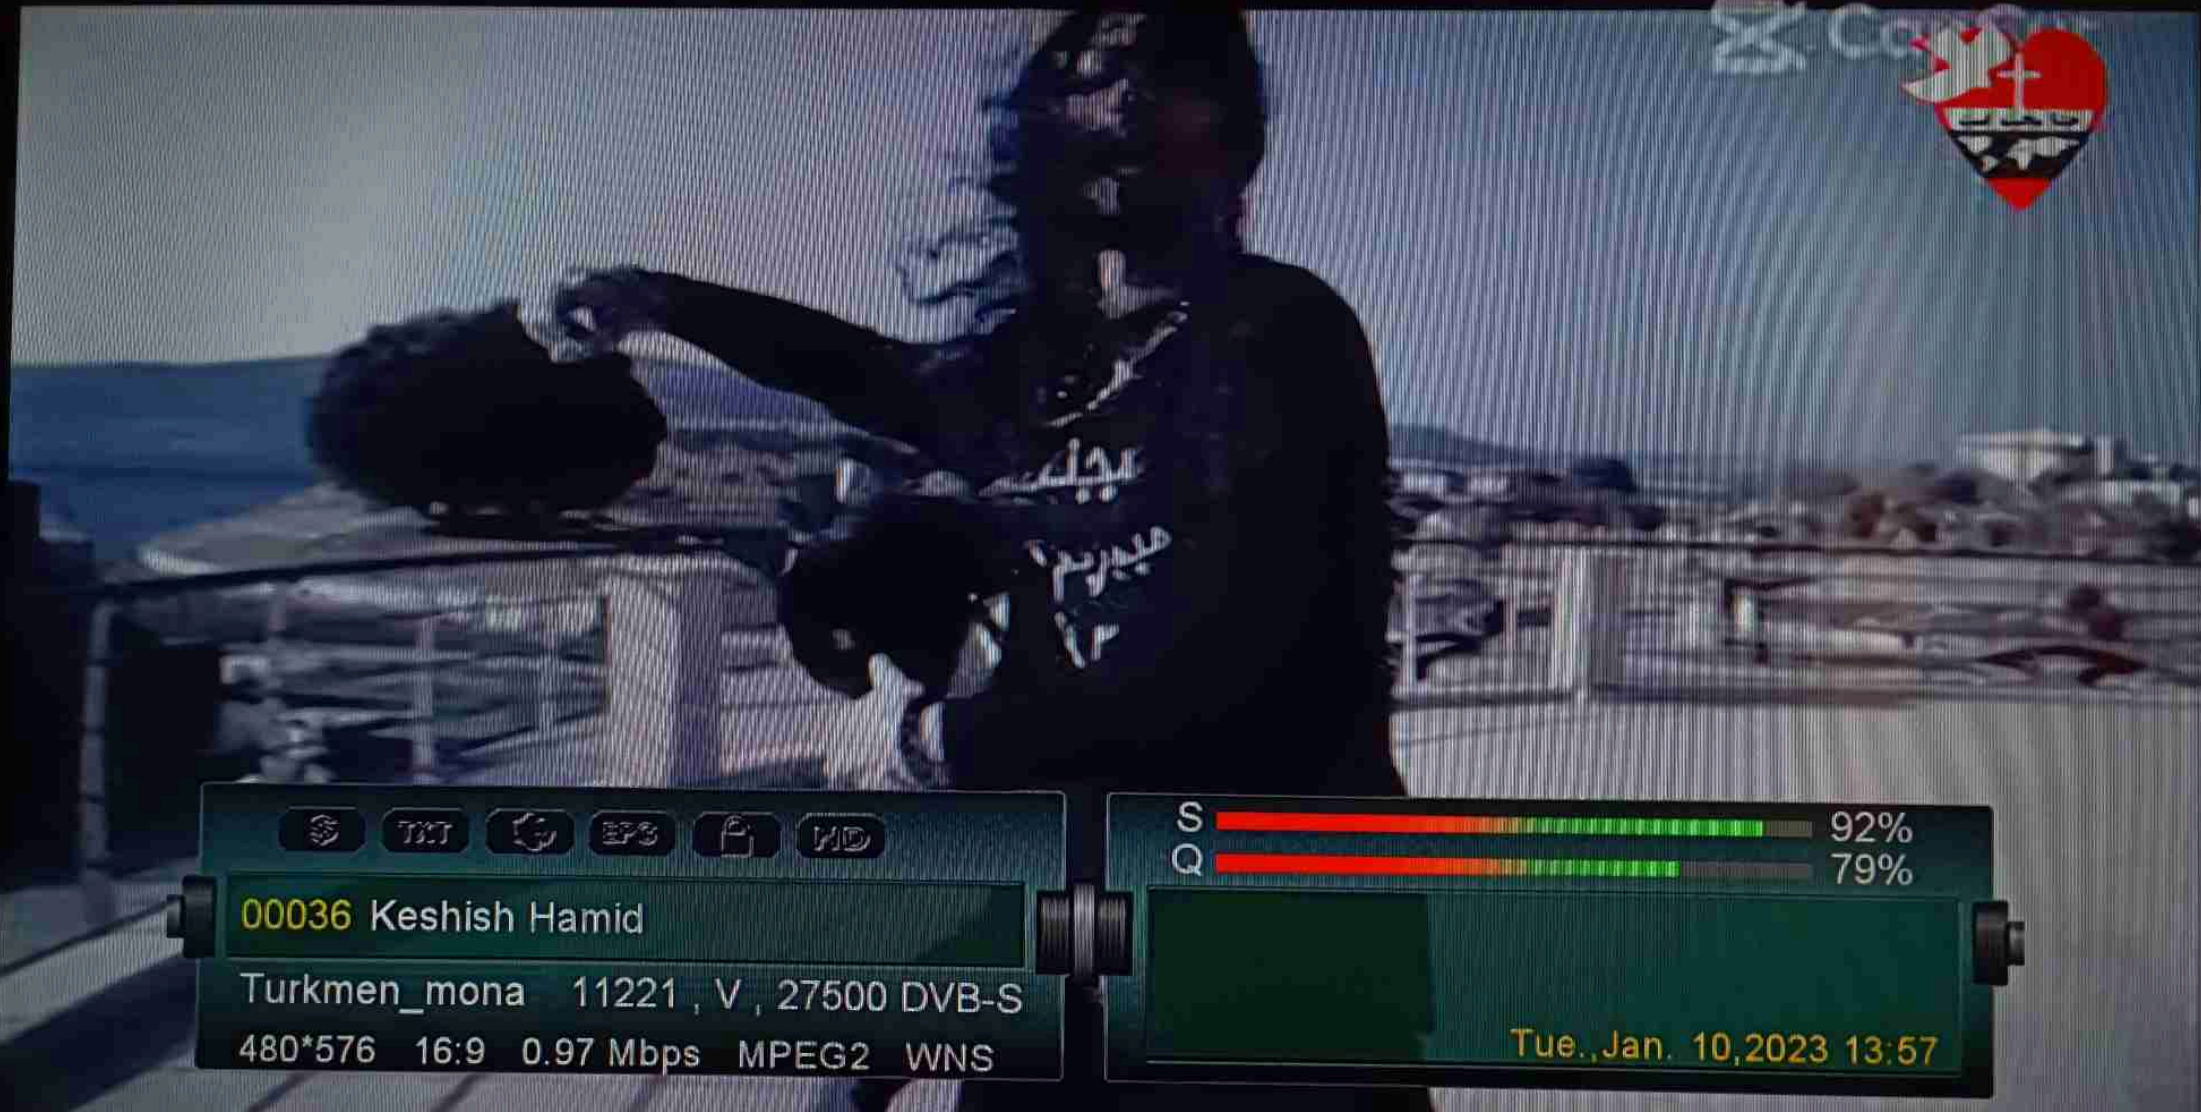

CURRENT RATE 7.72 Tue, Jan 10, 2023 13:57  
MASAN U-13 1.3

HD

00035 Payam Aramesh HD

Turkmen\_mona 10887 , V , 27500 DVB-S

1280\*720 16:9 1.18 Mbps H264 WNS

S 92%  
Q 79%

BERTY

Tue., Jan. 10, 2023 13:57